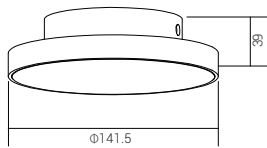

CEILING LIGHT