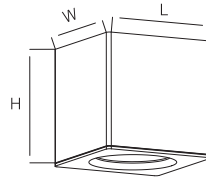

CEILING LIGHT