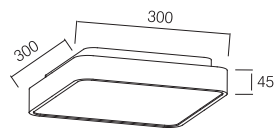

CEILING LIGHT