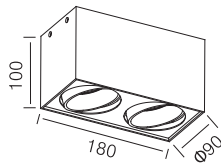

Packing Information

Carton Dimension: 435X345X225mm
PCS/Carton: 12
Carton G.W.: 12.4 kg

Surface Finish

Sand White
Sand Grey
Sand Black

Character Optional

CEILING LIGHT

XD2036-2

   IP20 CE RoHS

1640LM @ 3000K / CRI 80 / 30° / Bridgelux

110~230V AC 50/60 Hz, 2x11W, AREEK, (Dimmable Optional)
Aluminum Ceiling Tilted Light

Packing Information

Carton Dimension: 295X270X440mm
PCS / Carton: 8
Carton G.W.: 14.5 kg