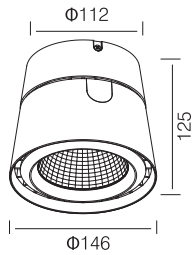

CEILING LIGHT