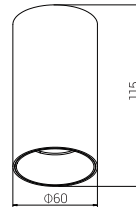

CEILING LIGHT