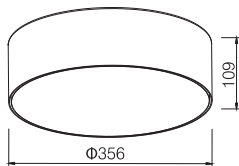

Carton Dimension: 595X245X200mm
PCS / Carton: 10
Carton G.W.: 9 kg

Surface Finish

Sand White
Sand Grey
Sand Black

Character Optional

CEILING LIGHT

XD2106 / XD2107

Flux @ 3000K / CRI 80 / 50° / EVERCORE

110~230V AC 50/60 Hz, AREEK, (Dimmable Optional)
Aluminum Ceiling Light, Head Fixed

Model	Power	Flux	L X W X H	Carton Dimension	PCS/carton	G.W.
XD2106	26 W	1880 lm	130X130X133 mm	435X295X435 mm	18	15.4 kg
XD2107	40 W	3720 lm	160X160X162 mm	525X355X355 mm	12	14.6 kg

Surface Finish

Sand White
Sand Grey
Sand Black

Character Optional

CEILING LIGHT

XD2081

1920LM @ 3000K / CRI 80 / 110° / EDISON

110~230V AC 50/60 Hz, 30W, AREEK, (Dimmable Optional)
Aluminum Ceiling Light

Packing Information

Carton Dimension: 395X395X540mm
PCS / Carton: 4
Carton G.W.: 6.1 kg