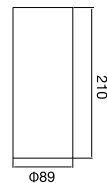

CEILING LIGHT