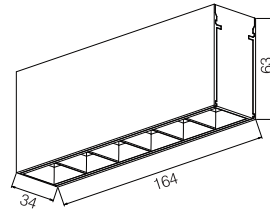

CEILING LIGHT