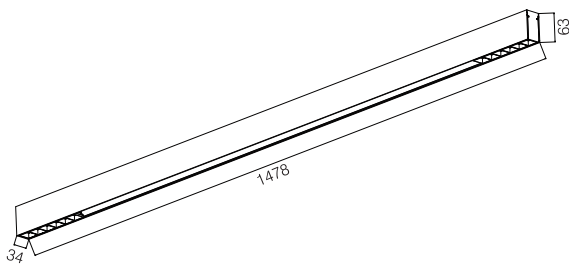

CEILING LIGHT

XD2121

CE RoHS

2370LM @ 3000K / CRI 80 / 25° / CREE+SMD

220~240V AC 50/60 Hz, 60W, AREEK, (Dimmable Optional)
Aluminum Ceiling Light, Head Fixed

Packing Information

Carton Dimension: 370X280X105mm
PCS / Carton: 8
Carton G.W.: 17kg

Surface Finish

Sand White
Sand Grey
Sand Black

Character Optional