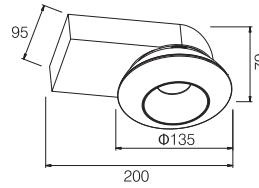

CEILING LIGHT