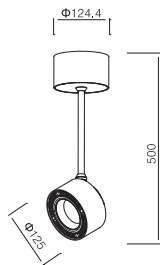

CEILING LIGHT