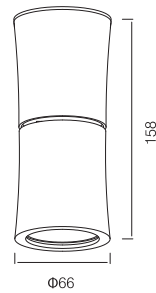

Packing Information

Carton Dimension: 435X425X195mm
PCS / Carton: 8
Carton G.W.: 10 kg

Surface Finish

Sand White
Sand Grey
Sand Black

Character Optional

CEILING LIGHT HOUSING

XD2065

   IP20 CE RoHS

Aluminum Die-casting LED Housing

Lamp Type: MR16 standard, GU10 Optional
Aluminum Tilted LED Housing

Packing Information

Carton Dimension: 435X435X410mm
PCS / Carton: 12
Carton G.W.: 6 kg

Surface Finish

Sand White
Sand Grey
Sand Black