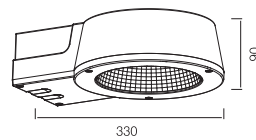

Packing Information

Carton Dimension: 435X435X410mm
PCS / Carton: 12
Carton G.W.: 15.7kg

Surface Finish

Sand White
Sand Grey
Sand Black

Character Optional

CEILING LIGHT

XD2055A

   IP65 CE RoHS

2100LM @ 3000K / CRI 80 / 100° / NICHIA

110~230V AC 50/60 Hz, 32W, AREEK, (Dimmable Optional)
Aluminum Ceiling Light, Head Fixed

Packing Information

Carton Dimension: 575X380X440mm
PCS/Carton: 8
Carton G.W.: 14.5 kg