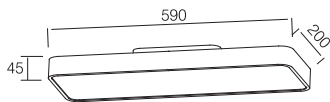

Packing Information

Carton Dimension: 350X350X400mm
PCS/Carton: 4
Carton G.W.: 10 kg

Surface Finish

Sand White
Sand Grey
Sand Black

Character Optional

CEILING LIGHT

XD2018

1200LM @ 3000K / CRI 80 / 100° / LUMENMAX