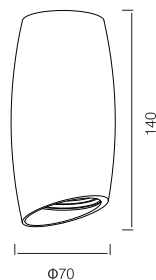

CEILING LIGHT HOUSING

XD2015

Aluminum Die-casting LED Housing

Lamp Type: MR16 standard, GU10 Optional
Aluminum Tilted LED Housing

Packing Information

Carton Dimension: 435X435X410mm
PCS / Carton: 12
Carton G.W.: 6 kg

Surface Finish

Sand White
Sand Grey
Sand Black

Lamp Optional