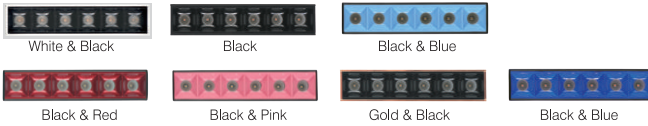

Surface Finish