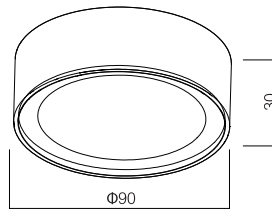

CEILING LIGHT