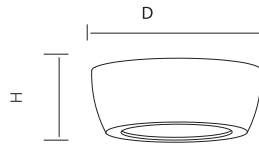

CEILING LIGHT