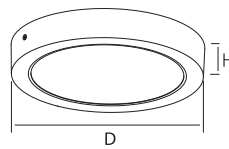

Packing Information

Carton Dimension: 515X270X630mm
PCS / Carton: 8
Carton G.W.: 13.4 kg

Surface Finish

Sand White
Sand Grey
Sand Black

Character Optional

CEILING LIGHT

XD2059 / XD2060 / XD2061

IP20 CE RoHS