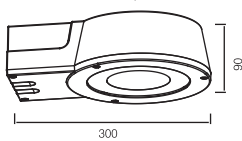

CEILING LIGHT