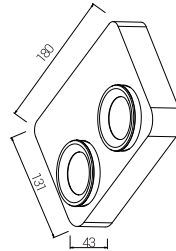

Carton Dimension: 370X280X105mm
PCS / Carton: 8
Carton G.W.: 17kg

Surface Finish

Sand White
Sand Grey
Sand Black

Character Optional

CEILING LIGHT

XD2152

900LM @ 3000K / CRI 80 / 25° / 38° / 60° / Bridgelux

110~240V AC 50/60 Hz, 2X8W, Areek, (Dimmable Optional)
Aluminum Tilted Ceiling Light