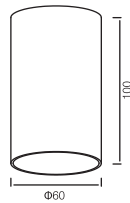

XD2066

IP20 CE RoHS

Aluminum Die-casting LED Housing

Lamp Type: MR16 standard, GU10 Optional
Aluminum Tilted LED Housing

Packing Information

Carton Dimension: 435X435X410mm
PCS / Carton: 12
Carton G.W.: 4 kg

Surface Finish

Sand White
Sand Grey
Sand Black

Lamp Optional