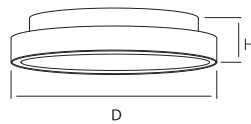

CEILING LIGHT

XD2096 / XD2097

IP20 CE RoHS

Flux @ 3000K / CRI 80 / 115° / PUSISAT

220~240V AC 50/60 Hz, (Dimmable Optional)
Aluminum Ceiling Light, Head Fixed

Model	Power	Flux	D X H	Carton Dimension	PCS/carton	G.W.
XD2096	30W	1600 lm	Φ417X82 mm	470X465X420 mm	4	6.0 kg
XD2097	25W	1000 lm	Φ368X82 mm	420X415X420 mm	4	4.6 kg

Surface Finish

- Golden
- Red
- Black

Character Optional

	>80		3000K 4000K		115°