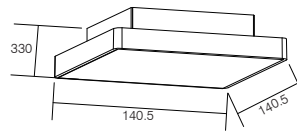

CEILING LIGHT

XD2150

1084.1LM @ 3000K / CRI 80 / 38.1° / CITIZEN

100~240V AC 50/60 Hz, 12W, Global, (Dimmable Optional)
Aluminum Ceiling Light, Head Fixed
Adaptor Driver Inside

Packing Information

Carton Dimension: 575X380X440mm
PCS/Carton: 8
Carton G.W.: 14.5 kg

Surface Finish

Sand White
Sand Grey
Sand Black

Character Optional

HIGH CRI	>80 >90	CCT	3000K 4000K	BEAM	38.1°