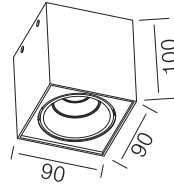

CEILING LIGHT