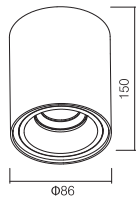

XD2020

550LM @ 3000K / CRI 80 / 30° / Bridgelux

110~230V AC 50/60 Hz, 7.5W, AREEK, (Dimmable Optional)
Aluminum Ceiling Light, Head Fixed

Packing Information

Carton Dimension: 595X245X200mm
PCS / Carton: 10
Carton G.W.: 9 kg

Surface Finish

Sand White
Sand Grey
Sand Black

Character Optional