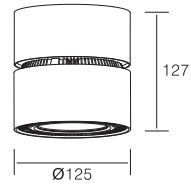

Packing Information

Carton Dimension: 435X435X410mm
PCS / Carton: 12
Carton G.W.: 15.7kg

Surface Finish

Sand White
Sand Grey
Sand Black

Character Optional

CEILING LIGHT

XD2055A

   IP65 CE RoHS

2100LM @ 3000K / CRI 80 / 100° / NICHIA

110~230V AC 50/60 Hz, 32W, AREEK, (Dimmable Optional)
Aluminum Ceiling Light, Head Fixed

Packing Information

Carton Dimension: 575X380X440mm
PCS/Carton: 8
Carton G.W.: 14.5 kg

Packing Information

Carton Dimension: 370X280X105mm
PCS / Carton: 8
Carton G.W.: 17kg

Surface Finish

Sand White
Sand Grey
Sand Black

Character Optional

CEILING LIGHT

XD2022A

   IP20 CE RoHS

1800LM @ 3000K / CRI 80 / 18° / Bridgelux

110~230V AC 50/60 Hz, 26W, AREEK, (Dimmable Optional)
Aluminum Ceiling Light, Head Gimbal

Packing Information

Carton Dimension: 480X355X350mm
PCS/Carton: 12
Carton G.W.: 18 kg