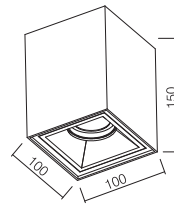

CEILING LIGHT