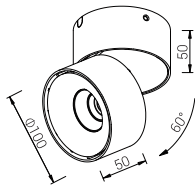

Character Optional

XD2104

  **CE RoHS**

840LM @ 3000K / CRI 80 / 35° / Bridgelux

110~230V AC 50/60 Hz, 12W, AREEK, (Dimmable Optional)
Aluminum Tilted Ceiling Light

Packing Information

Carton Dimension: 595X245X200mm
PCS / Carton: 10
Carton G.W.: 9 kg

Packing Information

Carton Dimension: 575X380X440mm
PCS/Carton: 8
Carton G.W.: 14.5 kg

Surface Finish

Sand White
Sand Grey
Sand Black

Character Optional

HIGH CRI	>80 >90	CCT	3000K 4000K	BEAM	38.1°
-------------	------------	-----	----------------	------	-------