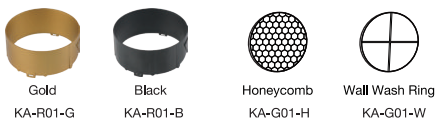

CEILING LIGHT

CEILING LIGHT

CEILING LIGHT

XD2135

IP20 CE RoHS

Aluminum Ceiling Light, Head Fixed

Model	Power	LEDs	Driver	Flux	CCT	CRI	Carton Dimension	PCS/Carton	G.W.
XD2135	15W	EPISTAR	AREEK	1095lm	3000K	>80	450X395X300mm	24	14.7 kg
XD2135	15W	CITIZEN	TRIDONIC	1050lm	3000K	>90	450X395X300mm	24	14.7 kg
XD2135	20W	EPISTAR	AREEK	1400lm	3000K	>80	450X395X300mm	24	14.7 kg
XD2135	20W	CITIZEN	TRIDONIC	1320lm	3000K	>90	450X395X300mm	24	14.7 kg

Surface Finish

Character Optional

CEILING LIGHT

XD2136

IP20 CE RoHS

Aluminum Ceiling Light, Head Fixed

Model	Power	LEDs	Driver	Flux	CCT	CRI	Carton Dimension	PCS/Carton	G.W.
XD2136	25W	EPISTAR	AREEK	1575lm	3000K	>80	480X330X225mm	12	13.14 kg
XD2136	25W	CITIZEN	TRIDONIC	1525lm	3000K	>90	480X330X225mm	12	13.14 kg
XD2136	30W	EPISTAR	AREEK	1770lm	3000K	>80	480X330X225mm	12	13.14 kg
XD2136	30W	CITIZEN	TRIDONIC	1770lm	3000K	>90	480X330X225mm	12	13.14 kg