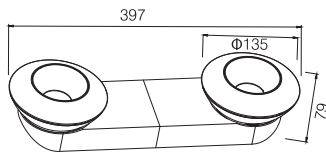

CEILING LIGHT