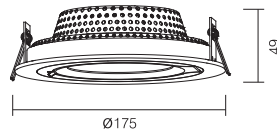

RECESSED DOWNLIGHT

KT6347

IP20

CE RoHS

400LM @ 3000K / CRI 80 / 37° / NICHIA

110~230V AC 50/60 Hz, 11W, AREEK, (Dimmable Optional)
Aluminum Tilted Recessed Downlight

Packing Information

Carton Dimension: 395X385X390mm
PCS/Carton: 20
Carton G.W.: 17 kg

Surface Finish

Sand White
Sand Grey
Sand Black

Character Optional

>80

>90

3000K

4000K

37°