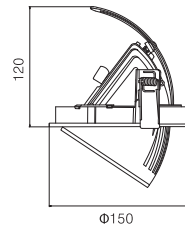

RECESSED DOWNLIGHT