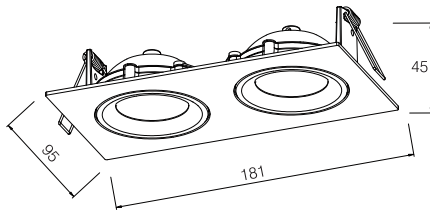

KT6925 3W 140lm

KT6926 5W 280lm

KT6927 8W 420lm

KT6928 12W 560lm

KT6929 15W 700lm

RECESSED DOWNLIGHT