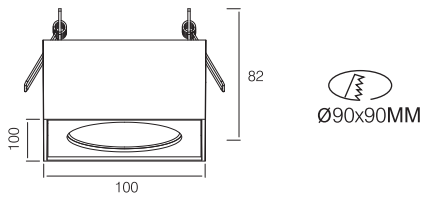

RECESSED DOWNLIGHT