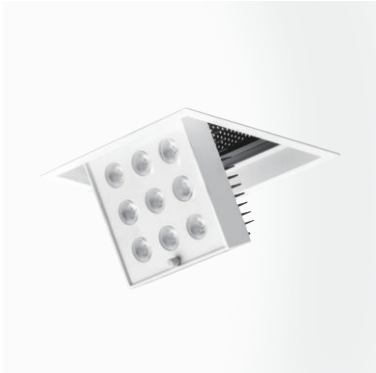

RECESSED DOWNLIGHT

154X154MM

KT6355

IP20 CE RoHS

850LM @ 3000K / CRI 80 / 25° / CREE

220~240V AC 50/60 Hz, 12W, AREEK, (Dimmable Optional)
Aluminum Tilted Recessed Downlight

Packing Information

Carton Dimension: 465X405X320mm
PCS / Carton: 16
Carton G.W.: 13.6 kg

Surface Finish

Sand White
Sand Grey
Sand Black

Character Optional