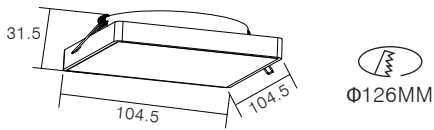

RECESSED DOWNLIGHT