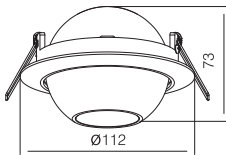

RECESSED DOWNLIGHT