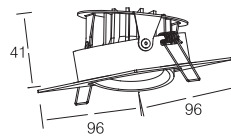

RECESSED DOWNLIGHT