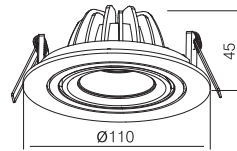

RECESSED DOWNLIGHT