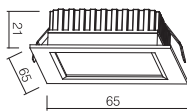

Carton Dimension: 580X580X170mm
PCS / Carton: 200
Carton G.W.: 22 kg

Surface Finish

Sand White
Sand Grey
Sand Black

Character Optional

RECESSED DOWNLIGHT

FT211

FT211C

FT211 / FT211C