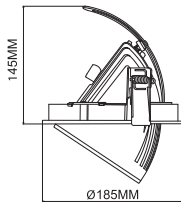

RECESSED DOWNLIGHT