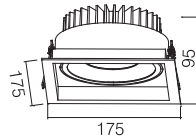

RECESSED DOWNLIGHT