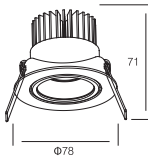

RECESSED DOWNLIGHT