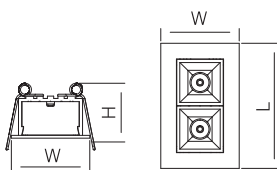

RECESSED DOWNLIGHT

IP20 CE RoHS

Flux @ 3000K / CRI 80 / 48° / CREE

110~220V AC 50/60 Hz, (Dimmable Optional)
Aluminum Recessed Downlight, Head Fixed

Model	Power	Flux	L X W X H	Cutout	Carton Dimension	PCS/Carton	G.W.
KT6925	3W	140lm	50X50X27MM	46X44MM	375X305X375mm	100	12.0kg
KT6926	5W	280lm	80X50X37MM	46X74MM	475X400X425mm	100	18.0kg
KT6927	7W	420lm	110X50X35MM	46X104MM	475X400X275mm	50	13.0kg
KT6928	12W	560lm	140X50X35MM	46X134MM	475X400X335mm	50	16.0kg
KT6929	15W	700lm	170X50X35MM	46X164MM	475X400X395mm	50	19.0kg
KT6930	17W	840lm	180X50X35MM	46X174MM	475X400X415mm	50	12.0kg

Surface Finish

Sand White
Sand Grey
Sand Black

Character Optional

HIGH CRI	>80	CCT	3000K 4000K	BEAM	48°