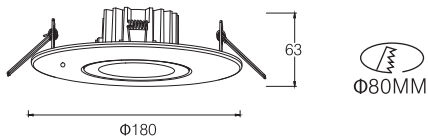

RECESSED DOWNLIGHT