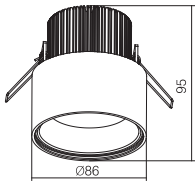

RECESSED DOWNLIGHT