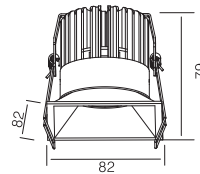

RECESSED DOWNLIGHT