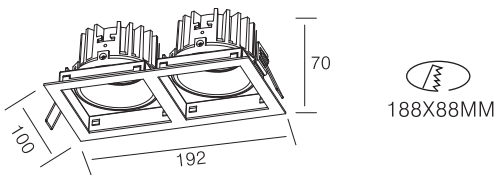

RECESSED DOWNLIGHT