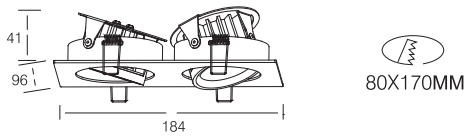

RECESSED DOWNLIGHT