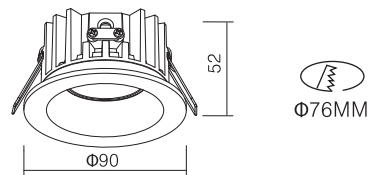

RECESSED DOWNLIGHT