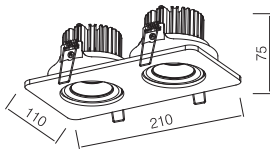

RECESSED DOWNLIGHT