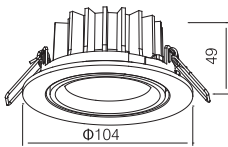

RECESSED DOWNLIGHT