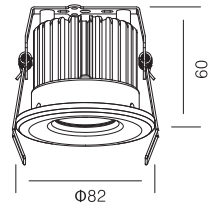

RECESSED DOWNLIGHT

KT6830

IP20

RoHS

570LM @ 3000K / CRI 80 / 36° / LUMENS

120V AC 50/60 Hz, 8W, (Dimmable Optional)
Aluminum Recessed Downlight, Head Fixed

Packing Information

Carton Dimension: 520X270X275mm
PCS/Carton: 24
Carton G.W.: 9.1 kg

Surface Finish

Sand White
Sand Grey
Sand Black

Character Optional

>80
>90

3000K
4000K

36°