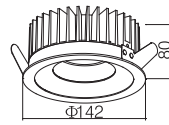

RECESSED DOWNLIGHT