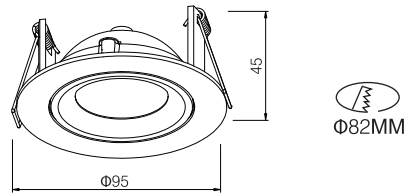

RECESSED DOWNLIGHT