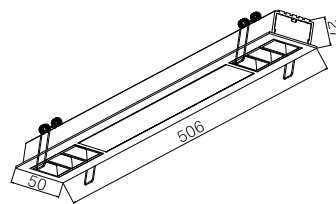

RECESSED DOWNLIGHT