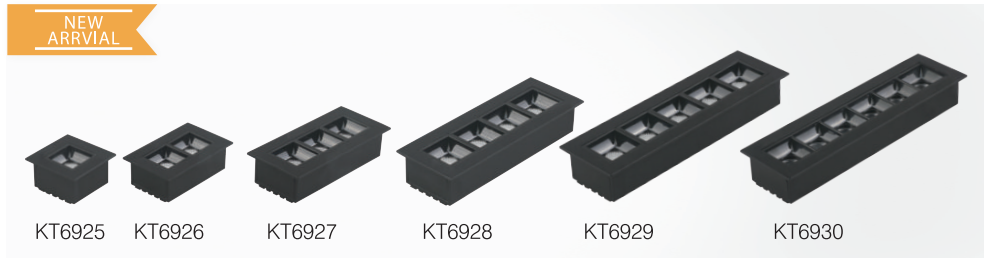

Surface Finish

Character Optional

RECESSED DOWNLIGHT

Flux @ 3000K / CRI 80 / 40° / EPISTAR

100-240V 50/60Hz, Areek, (Dimmable Optional)
Aluminum Recessed Downlight, Head Fixed

Model	Power	Flux	D X H	Cutout	Carton Dimension	PCS/Carton	G.W.
KT6979	7W	540lm	Φ100X54mm	Φ75mm	460X350X320mm	60	11.5 kg
KT6980	10W	980lm	Φ120X63mm	Φ95mm	390X280X370mm	30	8.0 kg
KT6981	15W	1450lm	Φ140X73mm	Φ115mm	470X320X420mm	30	9.0 kg
KT6982	20W	1800lm	Φ160X75mm	Φ135mm	530X360X445mm	30	15.2 kg
KT6983	30W	2580lm	Φ180X90mm	Φ150mm	410X410X545mm	20	11.3 kg
KT6984	40W	3600lm	Φ220X110mm	Φ185mm	475X475X395mm	12	9.0 kg

KT6928 12W 560lm

KT6929 15W 700lm

KT6930 17W 840lm

RECESSED DOWNLIGHT

IP20 CE RoHS

Flux @ 3000K / CRI 80 / 48° / CREE

110~220V AC 50/60 Hz, (Dimmable Optional)
Aluminum Recessed Downlight, Head Fixed

Model	Power	Flux	L X W X H	Cutout	Carton Dimension	PCS/Carton	G.W.
KT6925	3W	140lm	50X50X27MM	46X44MM	375X305X375mm	100	12.0kg
KT6926	5W	280lm	80X50X37MM	46X74MM	475X400X425mm	100	18.0kg
KT6927	7W	420lm	110X50X35MM	46X104MM	475X400X275mm	50	13.0kg
KT6928	12W	560lm	140X50X35MM	46X134MM	475X400X335mm	50	16.0kg
KT6929	15W	700lm	170X50X35MM	46X164MM	475X400X395mm	50	19.0kg
KT6930	17W	840lm	180X50X35MM	46X174MM	475X400X415mm	50	12.0kg