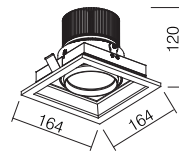

RECESSED DOWNLIGHT