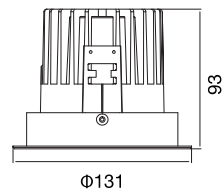

RECESSED DOWNLIGHT