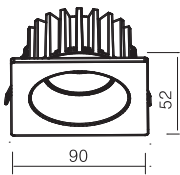

RECESSED DOWNLIGHT