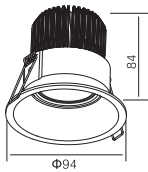

RECESSED DOWNLIGHT