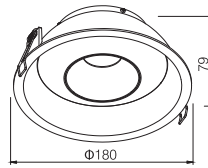

RECESSED DOWNLIGHT