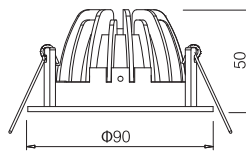

RECESSED DOWNLIGHT