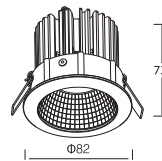

RECESSED DOWNLIGHT

KT6613

IP20

CE RoHS

550LM @ 3000K / CRI 80 / 30° / Bridgelux

110~230V AC 50/60 Hz, 7.5W, AREEK, (Dimmable Optional)
Aluminum Recessed Downlight, Head Fixed

Packing Information

Carton Dimension : 410X210X255mm
PCS/Carton: 24
Carton G.W.: 7 kg

Surface Finish

Sand White
Sand Grey
Sand Black

Character Optional

>80
>90

3000K
4000K

30°