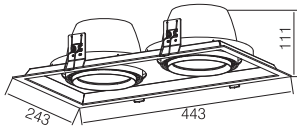

RECESSED DOWNLIGHT