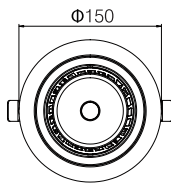

RECESSED DOWNLIGHT