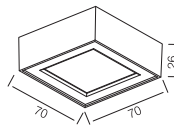

RECESSED DOWNLIGHT

FT211 / FT211C

120LM @ 3000K / CRI 80 / 110° / EVERLIGHT

110~230V AC 50/60 Hz, 3W, AREEK, (Dimmable Optional)
Aluminum Small Fixed Downlight

Packing Information

Carton Dimension: 580X580X170mm
PCS / Carton: 200
Carton G.W.: 22 kg

Surface Finish

Sand White
Sand Grey
Sand Black

Character Optional