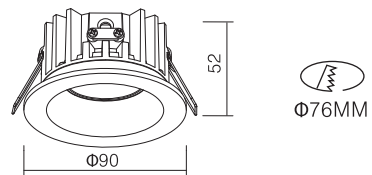

RECESSED DOWNLIGHT