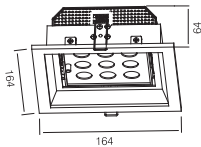

RECESSED DOWNLIGHT