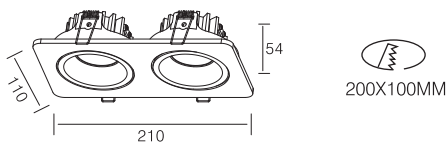

RECESSED DOWNLIGHT