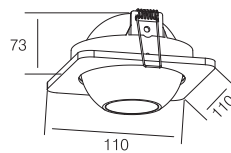

RECESSED DOWNLIGHT