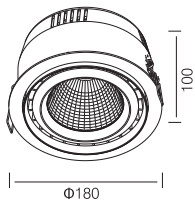

RECESSED DOWNLIGHT