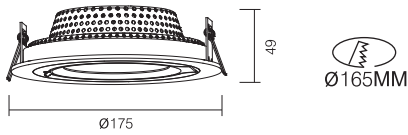

RECESSED DOWNLIGHT