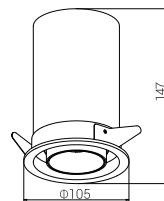

RECESSED DOWNLIGHT