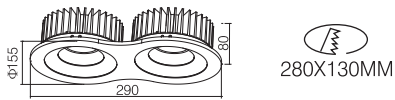

RECESSED DOWNLIGHT

KT6583-2

2600LM @ 3000K / CRI 80 / 18° / CITIZEN

110~230V AC 50/60 Hz, 2x25W, AREEK, (Dimmable Optional)
Aluminum Recessed Downlight, Head Fixed

Packing Information

Carton Dimension: 425X360X325mm
PCS / Carton: 6
Carton G.W.: 13 kg

Surface Finish

Sand White
Sand Grey
Sand Black

Character Optional

HIGH CRI	>80 >90	CCT	3000K 4000K	BEAM	10° 18°
					24° 30° 40° 60°