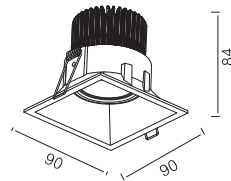

Packing Information

Carton Dimension: 515X465X400mm
PCS / Carton: 24
Carton G.W.: 19 kg

Surface Finish

Sand White
Sand Grey
Sand Black

Character Optional

RECESSED DOWNLIGHT

81X81MM

KT6821