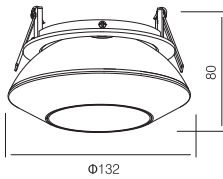

RECESSED DOWNLIGHT