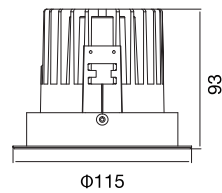

RECESSED DOWNLIGHT