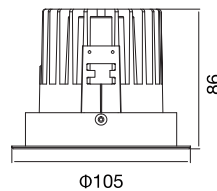

RECESSED DOWNLIGHT