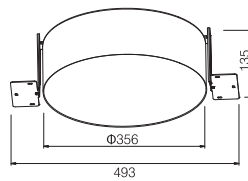

RECESSED DOWNLIGHT