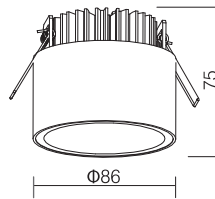

RECESSED DOWNLIGHT