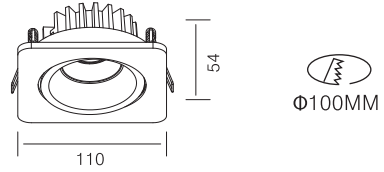

RECESSED DOWNLIGHT