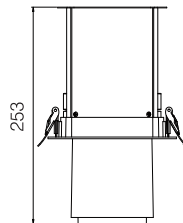

RECESSED DOWNLIGHT