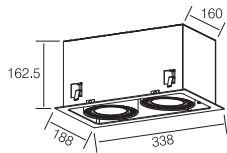

RECESSED DOWNLIGHT