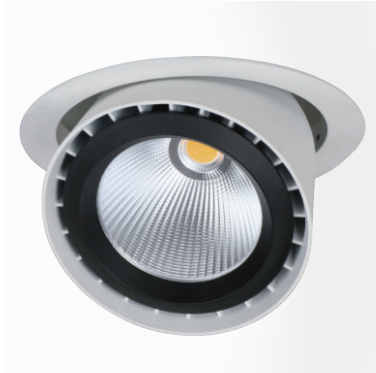

RECESSED DOWNLIGHT

Ø170MM

KT6698

IP20 CE RoHS

3200LM @ 3000K / CRI 80 / 25° / CITIZEN

110~230V AC 50/60 Hz, 40W, AREEK, (Dimmable Optional)
Aluminum Tilted Recessed Downlight

Packing Information

Carton Dimension: 475X435X365mm
PCS / Carton: 12
Carton G.W.: 16 kg

Surface Finish

Sand White
Sand Grey
Sand Black

Character Optional