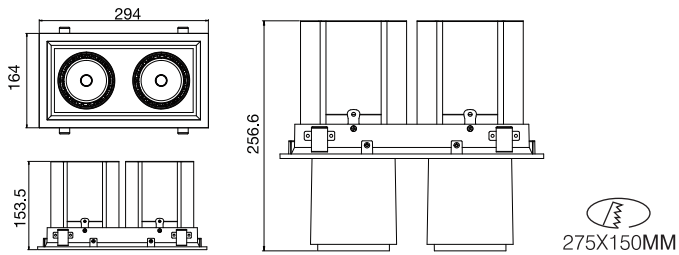

RECESSED DOWNLIGHT

KT6988

IP20 CE RoHS

6590LM @ 3000K / CRI 80 / 18° / 26° / 38° / 55° / CREE

220~240V AC 50/60 Hz, 64W, AREEK, (Dimmable Optional)
Aluminum Rotable Recessed Downlight

Surface Finish

Sand White
Sand Grey
Sand Black

Character Optional

HIGH CRI	>80	CCT	3000K	BEAM	18°	26°	38°	55°
	>90		4000K