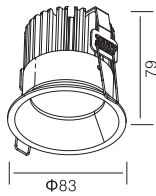

RECESSED DOWNLIGHT