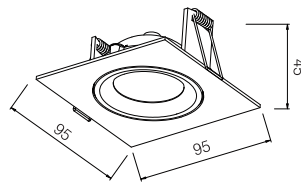

RECESSED DOWNLIGHT