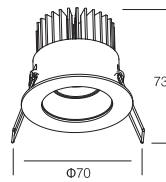

RECESSED DOWNLIGHT