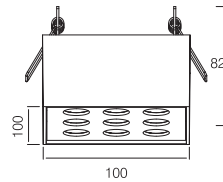

RECESSED DOWNLIGHT