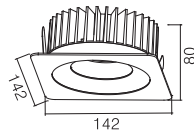

RECESSED DOWNLIGHT