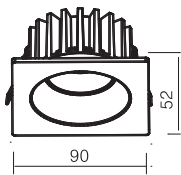

RECESSED DOWNLIGHT