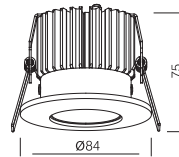

Carton Dimension: 465X275X320mm
PCS / Carton: 12
Carton G.W.: 10 kg

Surface Finish

Sand White
Sand Grey
Sand Black

Character Optional

RECESSED DOWNLIGHT

KT6550   

700LM @ 3000K / CRI 80 / 30° / Bridgelux

110~230V AC 50/60 Hz, 10W, AREEK, (Dimmable Optional)
Aluminum Recessed Downlight, Head Fixed