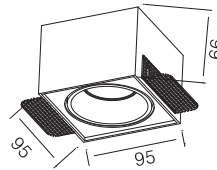

RECESSED DOWNLIGHT