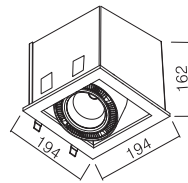

RECESSED DOWNLIGHT