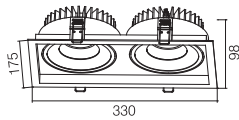

RECESSED DOWNLIGHT

310X168MM

KT6585-2

2600LM @ 3000K / CRI 80 / 30° / CITIZEN

110~230V AC 50/60 Hz, 2x25W, AREEK, (Dimmable Optional)
Aluminum Tilted Recessed Downlight

Packing Information

Carton Dimension: 465X400X320mm
PCS / Carton: 6
Carton G.W.: 17 kg

Surface Finish

Sand White
Sand Grey
Sand Black

Character Optional

HIGH CRI	>80 >90	CCT	3000K 4000K	BEAM	10° 18°
				24° 30°	40° 60°