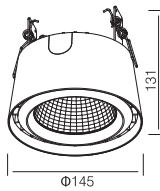

RECESSED DOWNLIGHT