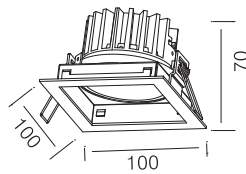

RECESSED DOWNLIGHT