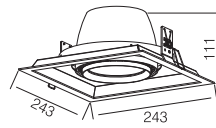

RECESSED DOWNLIGHT