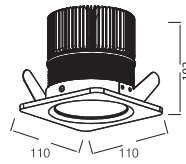

RECESSED DOWNLIGHT