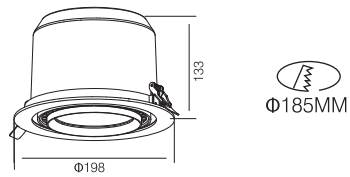

RECESSED DOWNLIGHT