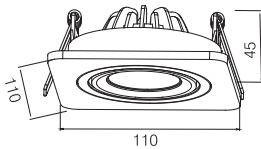

RECESSED DOWNLIGHT

KT6662

CE RoHS

550LM @ 3000K / CRI 80 / 30° / Bridgelux

110~230V AC 50/60 Hz, 7.5W, AREEK, (Dimmable Optional)
Aluminum Tilted Recessed Downlight

Packing Information

Carton Dimension: 375X295X425mm
PCS / Carton: 30
Carton G.W.: 10.3kg

Surface Finish

Sand White
Sand Grey
Sand Black

Character Optional