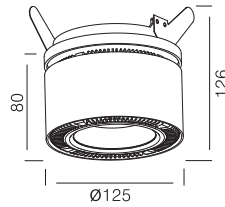

RECESSED DOWNLIGHT