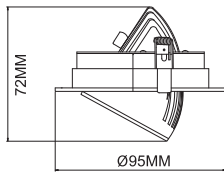

RECESSED DOWNLIGHT