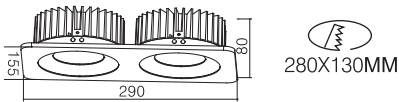

RECESSED DOWNLIGHT

KT6584-2

2600LM @ 3000K / CRI 80 / 30° / CITIZEN

110~230V AC 50/60 Hz, 2x25W, AREEK, (Dimmable Optional)
Aluminum Recessed Downlight, Head Fixed

Packing Information

Carton Dimension: 435X360X290mm
PCS / Carton: 6
Carton G.W.: 13 kg

Surface Finish

Sand White
Sand Grey
Sand Black

Character Optional

HIGH CRI	>80 >90	 CCT	3000K 4000K	 BEAM	10° 18°
					24° 30° 40° 60°