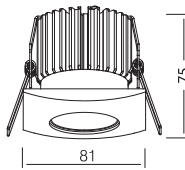

RECESSED DOWNLIGHT