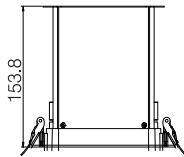

RECESSED DOWNLIGHT