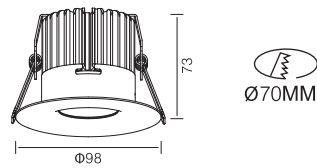

RECESSED DOWNLIGHT