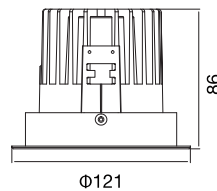

RECESSED DOWNLIGHT