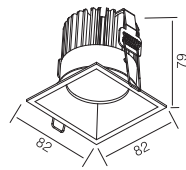

RECESSED DOWNLIGHT