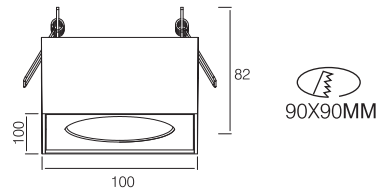

RECESSED DOWNLIGHT