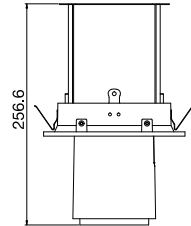

RECESSED DOWNLIGHT

150X150MM

KT6987

IP20

RoHS

3366LM @ 3000K / CRI 80 / 18° / 26° / 38° / 55° / CREE

220~240V AC 50/60 Hz, 32W, AREEK, (Dimmable Optional)
Aluminum Rotable Recessed Downlight

Surface Finish

- Sand White
- Sand Grey
- Sand Black

Character Optional

>80	3000K CCT 4000K	18° 26° 38° 55°