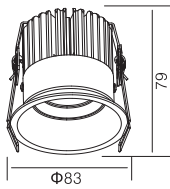

RECESSED DOWNLIGHT