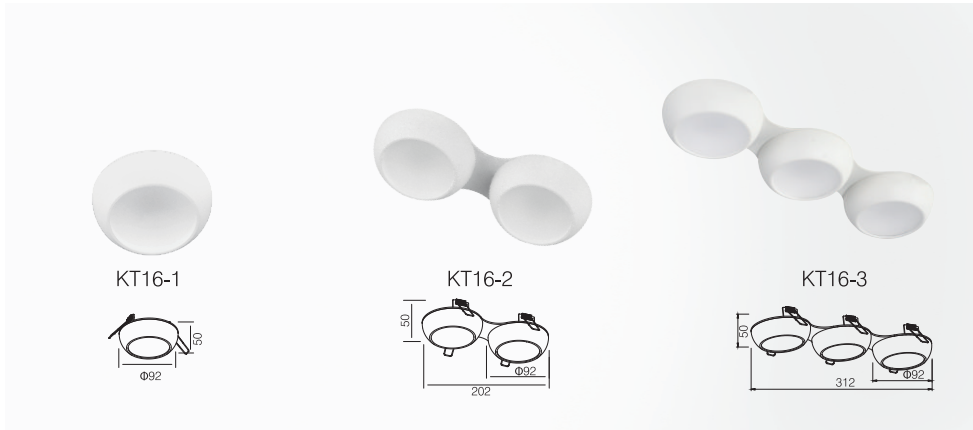

RECESSED DOWNLIGHT

KT16-1 / KT16-2 / KT16-3 RoHS

Flux @ 3000K / CRI 80 / 90° / NICHIA

110~230V AC 50/60 Hz, AREEK, (Dimmable Optional)
Aluminum Recessd Downlight, Head Fixed

Model	Power	Flux(lm)	Cutout	Carton Dimension	PCS/Carton	G.W.
KT16-1	8W	500lm	Φ75mm	520X255X350mm	50	21.5 KG
KT16-2	2x8W	1100lm	2xΦ75mm	500X435X280mm	32	21.8 KG
KT16-3	3x8W	1500lm	3xΦ75mm	500X335X415mm	24	25.6 KG

Surface Finish

Sand White
Sand Grey
Sand Black

Character Optional