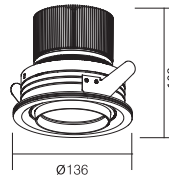

RECESSED DOWNLIGHT