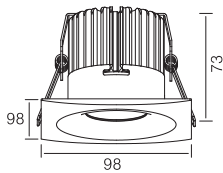

Packing Information

Carton Dimension: 360X335X420mm
PCS / Carton: 24
Carton G.W.: 12 kg

Surface Finish

Sand White
Sand Grey
Sand Black

Character Optional

RECESSED DOWNLIGHT

70X70MM

KT6818