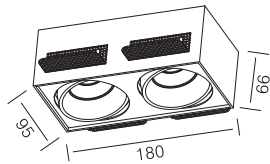

RECESSED DOWNLIGHT