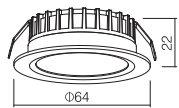

FT211

RECESSED DOWNLIGHT