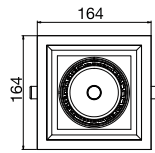

RECESSED DOWNLIGHT

150X150MM

KT6987

IP20

RoHS

3366LM @ 3000K / CRI 80 / 18° / 26° / 38° / 55° / CREE

220~240V AC 50/60 Hz, 32W, AREEK, (Dimmable Optional)
Aluminum Rotable Recessed Downlight

Surface Finish

- Sand White
- Sand Grey
- Sand Black

Character Optional

>80	3000K CCT 4000K	18° 26° 38° 55°