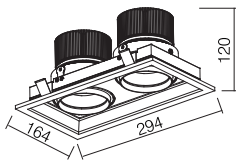

RECESSED DOWNLIGHT