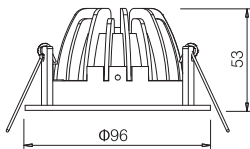

Packing Information

Carton Dimension: 375x350x425mm
PCS/Carton: 30
Carton G.W.: 9.1 kg

Surface Finish

Sand White
Sand Grey
Sand Black

Character Optional

RECESSED DOWNLIGHT

KT6914

IP20