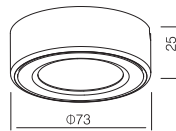

RECESSED DOWNLIGHT

FT210C

FT210 / FT210C

120LM @ 3000K / CRI 80 / 110° / EVERLIGHT

110~230V AC 50/60 Hz, 3W, AREEK, (Dimmable Optional)
Aluminum Small Fixed Downlight

Packing Information

Carton Dimension: 580X580X170mm
PCS / Carton: 200
Carton G.W.: 22 kg

Surface Finish

Sand White
Sand Grey
Sand Black

Character Optional