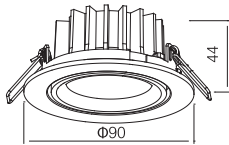

RECESSED DOWNLIGHT