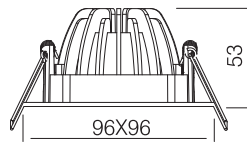

RECESSED DOWNLIGHT