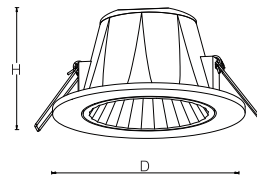

Surface Finish

Character Optional

RECESSED DOWNLIGHT

Flux @ 3000K / CRI 80 / 40° / EPISTAR

100-240V 50/60Hz, Areek, (Dimmable Optional)
Aluminum Recessed Downlight, Head Fixed

Model	Power	Flux	D X H	Cutout	Carton Dimension	PCS/Carton	G.W.
KT6979	7W	540lm	Φ100X54mm	Φ75mm	460X350X320mm	60	11.5 kg
KT6980	10W	980lm	Φ120X63mm	Φ95mm	390X280X370mm	30	8.0 kg
KT6981	15W	1450lm	Φ140X73mm	Φ115mm	470X320X420mm	30	9.0 kg
KT6982	20W	1800lm	Φ160X75mm	Φ135mm	530X360X445mm	30	15.2 kg
KT6983	30W	2580lm	Φ180X90mm	Φ150mm	410X410X545mm	20	11.3 kg
KT6984	40W	3600lm	Φ220X110mm	Φ185mm	475X475X395mm	12	9.0 kg