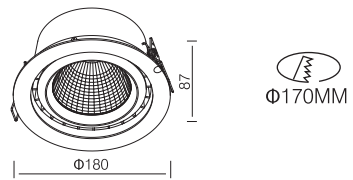

RECESSED DOWNLIGHT