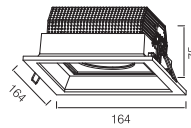

RECESSED DOWNLIGHT