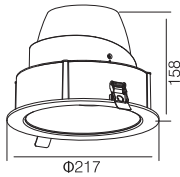

RECESSED DOWNLIGHT