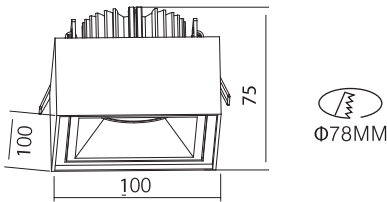

RECESSED DOWNLIGHT