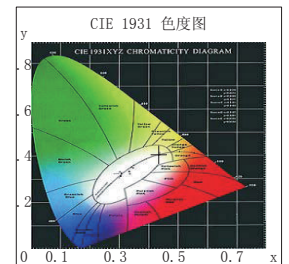

Input:	110-230 V AC 50/60 Hz
Main Material:	Aluminium + Steel
Surface Finish:	White, Grey, Black powder coating
Adjustable :	Gimbal
Installation by:	Adaptor
Wiring:	Track adaptor
Optics:	V.M.Reflector
MOQ	200 pcs