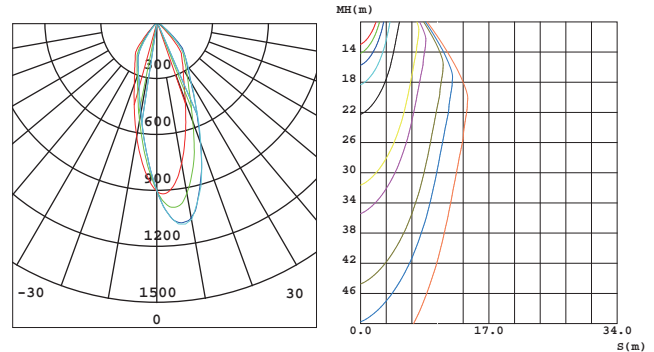

Input:	110-230V AC 50/60Hz
Main Material:	Aluminium
Surface Finish:	White, Grey, Black powder coating
Adjustable :	Gimbal
Installation by:	Adaptor
Wiring:	track adaptor
Optics:	ano. reflector
MOQ	300 pcs