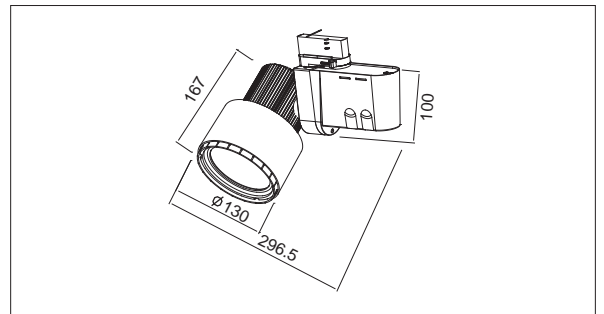

h (m)	25.29°	Ø (cm)
1		44.88
2		89.75
3		134.63
4		179.51
5		224.39

Input:	110-230V AC 50/60Hz
Main Material:	Aluminium
Surface Finish:	White, Grey, Black powder coating
Adjustable :	Gimbal
Installation by:	W / adaptor
Wiring:	track adaptor
Optics:	ano. reflector
MOQ	102 pcs

PACKING

Box size:	33.5 x 21 x 17.5 cm
Carton size:	43.5 x 32.5 x 54.5 cm
Pcs per carton:	6 pcs
Each carton :	0,077 m³