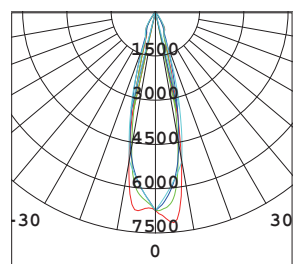

Input:	110-230 V AC 50/60 Hz
Main Material:	Aluminium + Steel
Surface Finish:	White, Grey, Black powder coating
Adjustable :	Gimbal
Installation by:	Adaptor
Wiring:	Track adaptor
Optics:	V.M.Reflector
MOQ	200 pcs