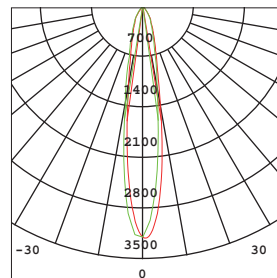

E (lx)	h (m)	16.74 °	Ø (cm)
2229	1		29.43
557	2		58.86
247	3		88.29
193	4		117.72
89	5		147.15

PACKING

Box size:	18.3 x 9.1 x 22.5 cm
Carton size:	57 x 20 x 25 cm
Pcs per carton:	6 pcs
Each carton :	0,086 m³