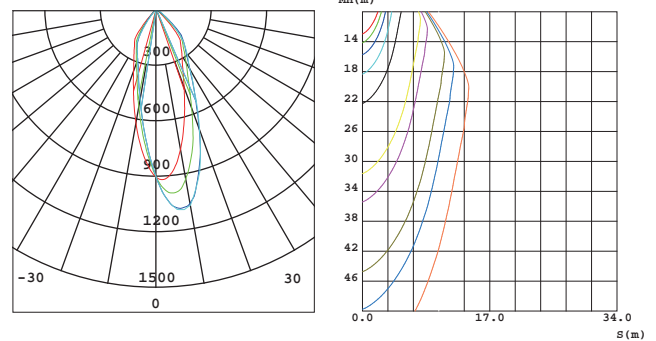

Input:	110-230V AC 50/60Hz
Main Material:	Aluminium
Surface Finish:	White, Grey, Black powder coating
Adjustable :	Gimbal
Installation by:	W/ adaptor
Wiring:	track adaptor
Optics:	ano. reflector
MOQ	300 pcs