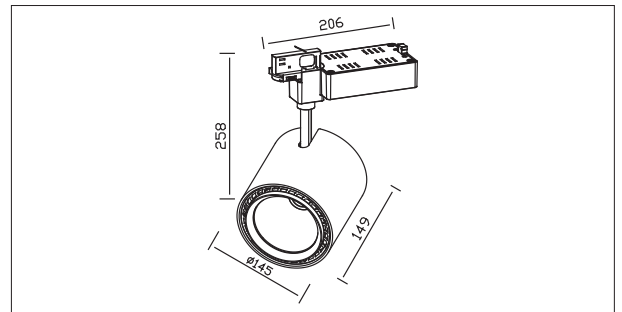

PACKING

Box size: 27 x 18.5 x 13.5 cm

Carton size: 55.5 x 19.5 x 56 cm

Pcs per carton: 8 pcs

Each carton : 0.067 m³

MHT8586

LED Brand	CITIZEN
	CLU044-1212B8-303M1A2
LED Power	55 W Max
Driver	HEP-LTC60W1500 UNI
Total Power	60 W Max
Driver Current	1500 mA
Luminous Flux	5590 LM
CCT	3000 K
CRI	≥ 80 / 90
Beam Angle	24°