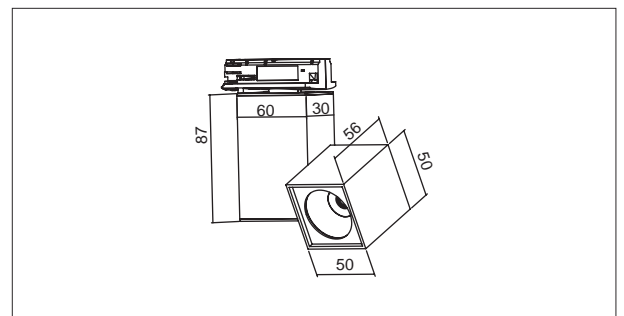

Input:	110-230 V AC 50/60 Hz
Main Material:	Aluminium + Steel
Surface Finish:	White, Grey, Black powder coating
Adjustable :	Gimbal
Installation by:	2 Wire track adaptor
Wiring:	Connect to track adaptor
Optics:	V.M. Reflector
MOQ	216 pcs