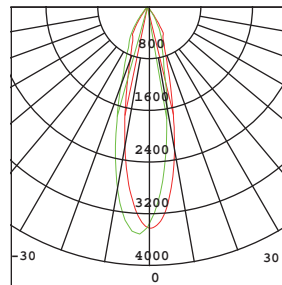

PACKING

Box size: 27.5x26.5x14.5 cm
Carton size: 54.5x28.5x45.5 cm
Pcs per carton: 6 pcs
Each carton : 0,07 m³

MHT8555

LED Brand	Citizen CLL032-1208A5-303M1A2
LED Power	25 W
Driver	AK-30W-700-D6
Total Power	30 W
Driver Current	700 mA
Luminous Flux	2100 LM
CCT	3000 K
CRI	> 80
Beam Angle	25°