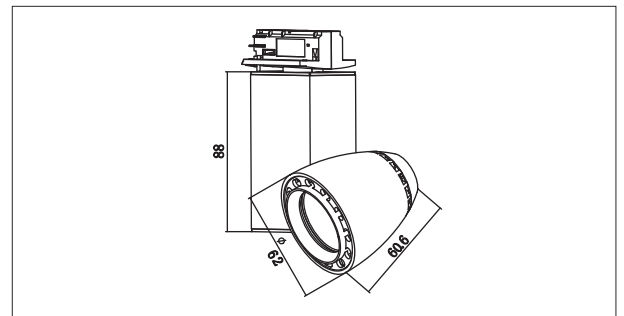

Input:	110-230 V AC 50/60 Hz
Main Material:	Aluminium + Steel
Surface Finish:	White, Grey, Black powder coating
Adjustable :	Gimbal
Installation by:	2 Wire track adaptor
Wiring:	Connect to track adaptor
Optics:	V.M. Reflector
MOQ	216 pcs