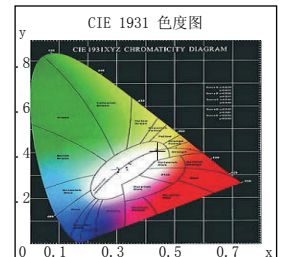

PACKING

Box size:	19.5 x 14 x 11 cm
Carton size:	57 x 40.5 x 29.5 cm
Pcs per carton:	20 pcs
Each carton :	0.030 m³