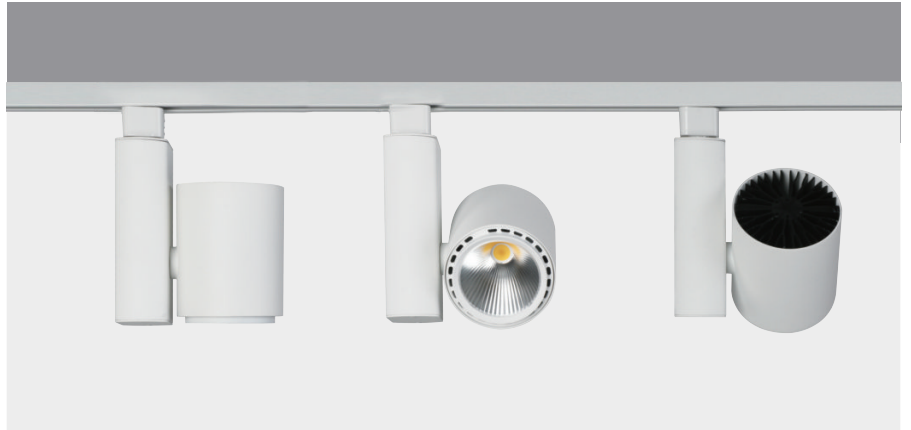

HKTA8582

LED Brand	CITIZEN CLL032-1208A5-303M1A2
LED Power	25 W
Driver	AK-30W-700-D6
Total Power	30 W
Driver Current	700 mA
Luminous Flux	2250 LM
CCT	3000 K
CRI	≥ 80
Beam Angle	24 °