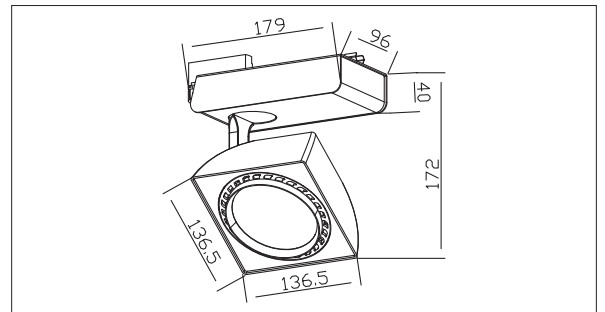

PACKING

Box size:	33 x 25 x 13.5 cm
Carton size:	51.5 x 34.5 x 42.5 cm
Pcs per carton:	6 pcs
Each carton :	0,075 m ³

MHT8579

LED Brand	CITIZEN
	CLU034-1208B8-303M1A2
LED Power	33 W
Driver	OTE-50-220-240-1AO-CS
Total Power	37 W
Driver Current	925 mA
Luminous Flux	3150 LM
CCT	3000 K
CRI	≥ 80 / 90
Beam Angle	28 °