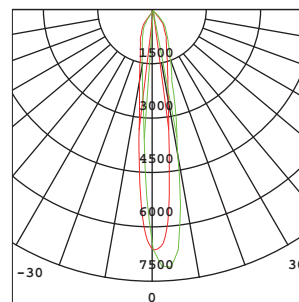

h (m)	20.58 °	∅ (cm)
1		25.59
2		51.18
3		76.76
4		102.35
5		127.94

PACKING

Box size:	33 x 21.1 x 8 cm
Carton size:	44.5 x 34 x 38 cm
Pcs per carton:	8 pcs
Each carton :	0.051 m³