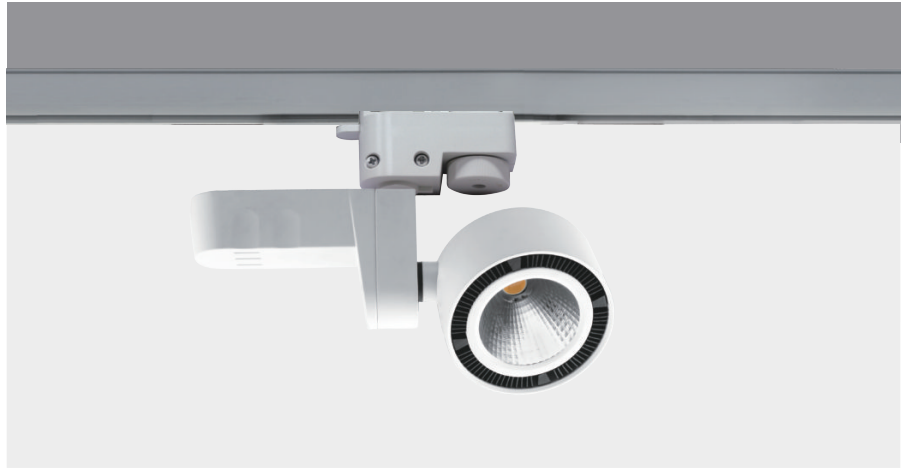

KTX8554

Input:	110-230 V AC 50/60 Hz
Main Material:	Aluminium
Surface Finish:	White, Grey, Black powder coating
Adjustable :	Gimbal
Installation by:	adaptor
Wiring:	Track adaptor
Optics:	V.M. Reflector