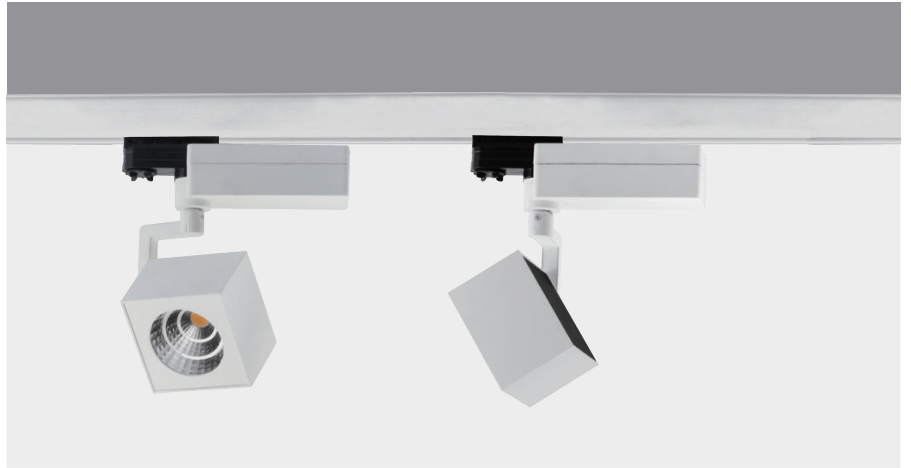

MHT8557

LED Brand	CITIZEN
	CLL-032-1205A5-303M1A2
LED Power	12 W
Driver	AK-16W-60350-D6
Driver Current	350 mA
Total Power	15 W
Luminous Flux	1080 LM
CCT	3000 K
CRI	> 80
Beam Angle	17 ° (24 ° / 60 °)