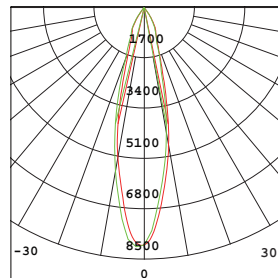

Input:	110-230V AC 50/60Hz
Main Material:	Aluminium
Surface Finish:	White, Grey, Black powder coating
Adjustable :	Gimbal
Installation by:	W/4 Wire Track Adaptor
Wiring:	Connect toTrack W/Adaptor
Optics:	V.M. Reflector
MOQ	120 pcs