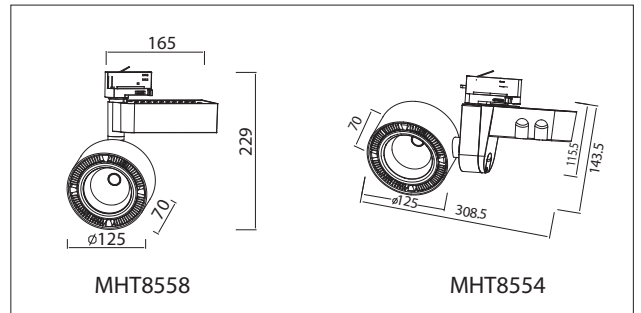

Main Material:	Aluminium
Surface Finish:	White, Grey, Black powder coating
Adjustable :	Gimbal
Installation by:	W/ adaptor
Wiring:	track adaptor
Optics:	PMMA lens
MOQ	100 pcs

PACKING

Box size:	33.5 x 21 x 9.5 cm
Carton size:	43.5 x 34.5 x 50 cm
Pcs per carton:	10 pcs
Each carton :	0,075 m ³

Box size:	33 x 21.1 x 8 cm
Carton size:	44.5 x 34 x 38 cm
Pcs per carton:	8 pcs
Each carton :	0.051 m ³

MHT8558

MHT8554

E (lx)	h (m)	20.58°	Ø (cm)
49027	1		25.59
12251	2		51.18
5445	3		76.76
3063	4		102.35
1960	5		127.94