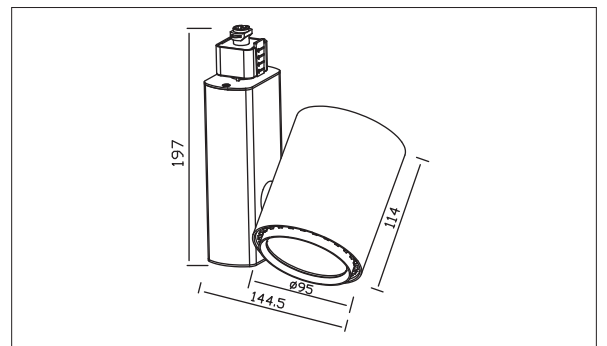

Input:	110-230 V AC 50/60 Hz
Main Material:	Aluminium + Steel
Surface Finish:	White, Grey, Black powder coating
Adjustable :	Gimbal
Installation by:	Adaptor
Wiring:	Screws
Optics:	V.M.Reflector
MOQ	204 pcs

PACKING

Box size:	24.5 x 20 x 10 cm
Carton size:	41.5 x 25.5 x 42 cm
Pcs per carton:	8 pcs
Each carton :	0,044 m³