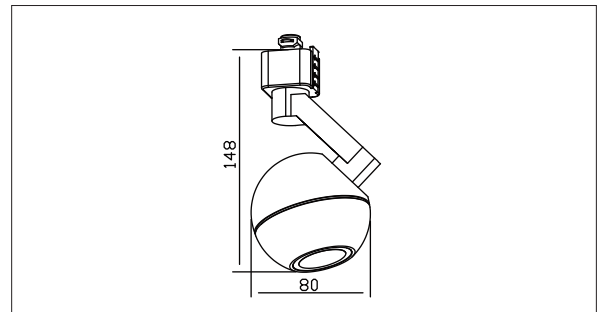

Input:	220-240 V AC 50/60 Hz
Main Material:	Aluminium
Surface Finish:	White, Grey, Black powder coating
Adjustable :	Gimbal
Installation by:	Screws
Wiring:	W / screws
Optics:	V.M. Reflector
MOQ:	204