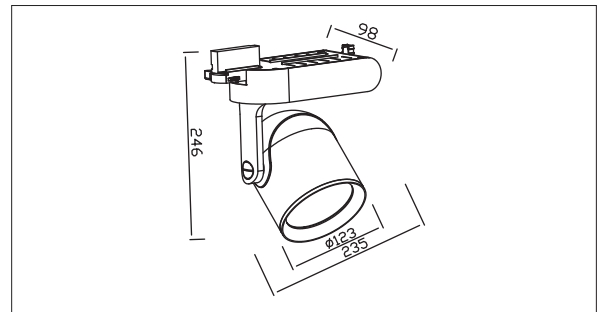

PACKING

Box size:	27.5x26.5x14.5 cm
Carton size:	54.5x28.5x45.5 cm
Pcs per carton:	6 pcs
Each carton :	0,07 m ³

MHT8667A

Lampholder type:G12
Lamp Type: HIT-CE Max 70 W
Control Gear: Electronic HID ballast 230V 70 W
Installation : W/Track Adaptor
Wiring: Connect to Track w/ adaptor
Diffuser: 3mm tempered center-frosted glass