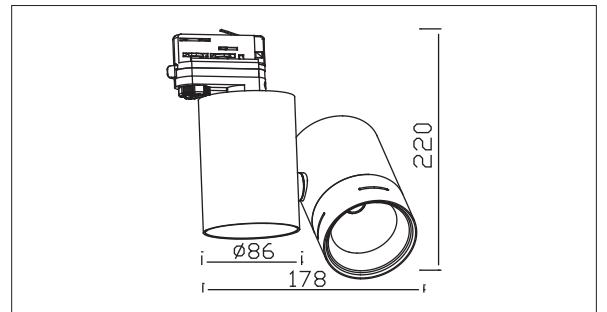

h (m)	17.95°	Ø (cm)
1		31.59
2		63.18
3		94.77
4		126.37
5		157.96

PACKING

Box size:	18.3 x 9.1 x 22.5 cm
Carton size:	57 x 20 x 25 cm
Pcs per carton:	6 pcs
Each carton :	0,086 m ³

MHT8561

LED Brand	Bridgelux V10 BXRE-30E1000
LED Power	13.5 W
Driver	KEP0902-500-D6
Total Power	15.5 W
Driver Current	350 mA
Luminous Flux	1130 LM
CCT	3000 K
CRI	> 80
Beam Angle	18 ° (30 °)