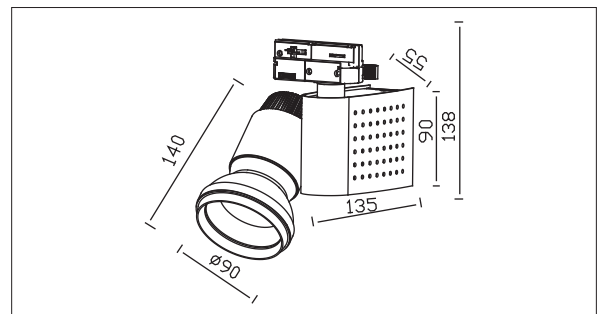

PACKING

Box size:	27.5 x 26 x 14.5 cm
Carton size:	53.5 x 28.5 x 45.5 cm
Pcs per carton:	6 pcs
Each carton :	0,057 m ³

MHT8527

LED Brand	Bridgelux V10 BXRE-30E1000	
LED Power	9.5 W	12 W
Driver	AK-10W-36330-D5	KEP-LD18W-D1
Total Power	11.5 W	15.5 W
Driver Current	350 mA	500 mA
Luminous Flux	740 LM	1130 LM
CCT	3000 K	
CRI	> 80	
Beam Angle	33 ° (60 °)	