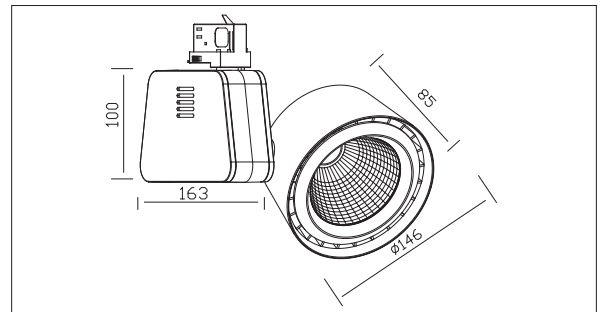

Input:	110-230 V AC 50/60 Hz
Main Material:	Aluminium
Surface Finish:	White, Grey, Black powder coating
Adjustable :	Gimbal
Installation by:	Adaptor
Wiring:	Track adaptor
Optics:	V.M.Reflector
MOQ	200 pcs

PACKING

Box size:	24 x 22 x 21 cm
Carton size:	49.5 x 45.5 x 44 cm
Pcs per carton:	8 pcs
Each carton :	0,099 m³