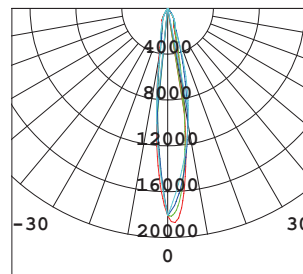

Input: 220-240 V AC 50/60 Hz

Main Material: Aluminium

Surface Finish: White, Grey, Black powder coating

Adjustable : Gimbal

Installation by: Screws

Wiring: W/screws

Optics: V.M. Reflector

MOQ: 200