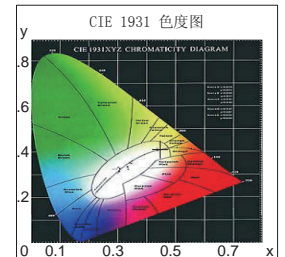

LED Brand	CITIEEN	CLU034-1208B8-303M1A2
LED Power	32 W	
Driver	LC 40W 900mA	
Total Power	36 W	
Driver Current	900 mA	
Luminous Flux	3100 LM	
CCT	3000 K	
CRI	≥ 80	
Beam Angle	15 ° / 28 ° / 38 °	

Input:	220-240V AC 50/60Hz
Main Material:	Aluminium
Surface Finish:	White, Grey, Black powder coating
Adjustable :	Gimbal
Installation by:	Screws
Wiring:	W/screws
Optics:	V.M.Reflector
MOQ	204 pcs