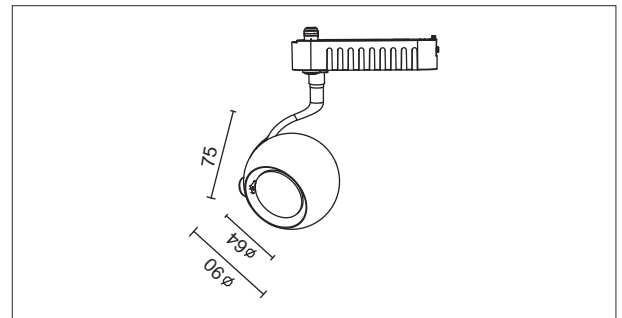

KTWA8133

LED Brand	Bridgelux V8 BXRE-30E0800
LED Power	6 W
Driver	AK-10W-36330-D0
Total Power	7.5 W
Driver Current	350 mA
Luminous Flux	610 LM
CCT	3000 K
CRI	> 80
Beam Angle	33 ° / 60 °

Input:	110-230V AC 50/60Hz
Main Material:	Aluminium
Surface Finish:	White, Grey, Black powder coating
Adjustable :	Gimbal
Installation by:	W/ adaptor
Wiring:	track adaptor
Optics:	ano. reflector
MOQ	300 pcs

PACKING

Box size:	10 x 10 x 18 cm
Carton size:	52 x 52 x 38 cm
Pcs per carton:	50 pcs
Each carton :	0,074 m³