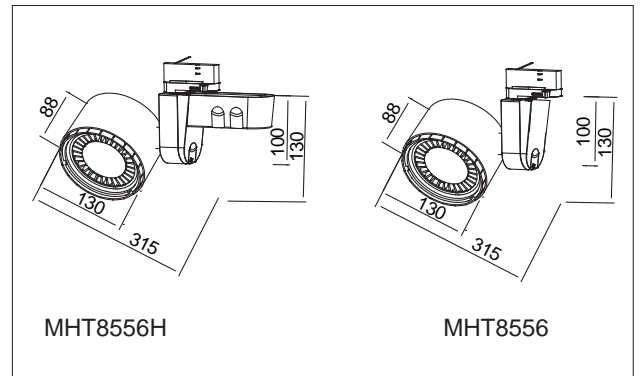

PACKING

Box size:	29 x 24 x 10.5 cm
Carton size:	59.5 x 49.5 x 33.5 cm
Pcs per carton:	12 pcs
Each carton :	0,098 m ³

MHT8584A

LED Brand	DOB
Total Power	30 W
Luminous Flux	2000 LM
CCT	3000 K
CRI	≥ 80
Beam Angle	24 °

PACKING

Box size:	31 x 24 x 13.5 cm
Carton size:	49.5 x 32 x 56 cm
Pcs per carton:	8 pcs
Each carton :	0,088 m ³

MHT8585A

LED Brand	DOB
Total Power	40 W
Luminous Flux	2750 LM
CCT	3000 K
CRI	> 80
Beam Angle	24 °

PACKING

Box size:	32.5 x 24 x 15.5 cm
Carton size:	49.5 x 33.5 x 48.5 cm
Pcs per carton:	6 pcs
Each carton :	0,08 m ³

MHT8556H MHT8556

Item	MHT8556	MHT8556H
Input:	110-230V AC 50/60Hz	220-240V AC 50/60Hz
LED Brand	Osram	Osram
	CT11B-W4F-830-L24	PL-CN111AC-G1
LED Power	26 W	22.5 W
Driver	AK-30W-700-D6	AC
Total Power	29 W	25 W
Driver Current	700 mA	700 mA
Luminous Flux	1780 LM	1850 LM
CCT	3000 K	3000 K
CRI	> 80	> 80
Beam Angle	24°	24°