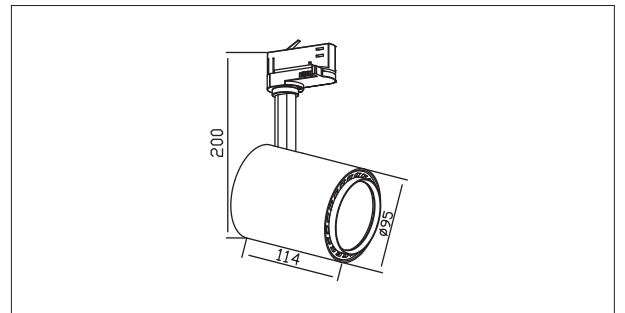

PACKING

Box size:	29 x 24 x 10.5 cm
Carton size:	59.5 x 49.5 x 33.5 cm
Pcs per carton:	12 pcs
Each carton :	0,098 m ³

MHT8584A

LED Brand	DOB
Total Power	30 W
Luminous Flux	2000 LM
CCT	3000 K
CRI	≥ 80
Beam Angle	24 °