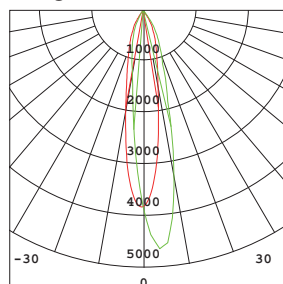

Bridgelux 13.6W

E (lx)	h (m)	17.95 °	Ø (cm)
2926	1		31.59
732	2		63.18
325	3		94.77
183	4		126.37
117	5		157.96

PACKING

Box size:	16.5 x 16.5 x 23 cm
Carton size:	51.5 x 47.5 x 35.5 cm
Pcs per carton:	4 pcs
Each carton :	0,086 m³