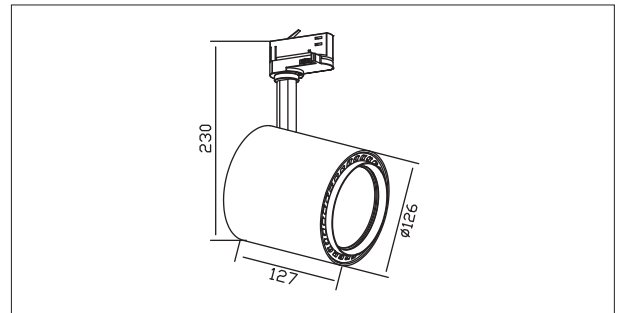

PACKING

Box size: 27 x 18.5 x 13.5 cm

Carton size: 55.5 x 19.5 x 56 cm

Pcs per carton: 8 pcs

Each carton : 0.067 m³