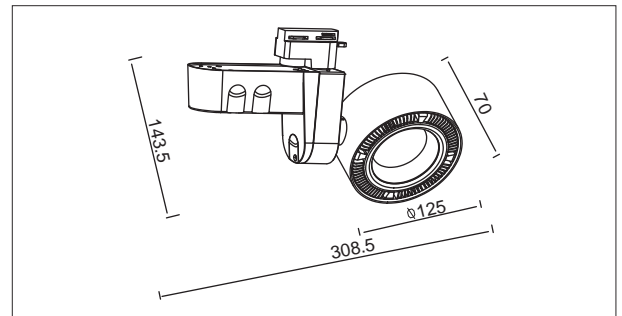

PACKING

Box size:	10 x 10 x 18 cm
Carton size:	52 x 52 x 38 cm
Pcs per carton:	50 pcs
Each carton :	0,074 m ³

KTX8554

Input:	110-230 V AC 50/60 Hz
Main Material:	Aluminium
Surface Finish:	White, Grey, Black powder coating
Adjustable :	Gimbal
Installation by:	adaptor
Wiring:	Track adaptor
Optics:	V.M. Reflector