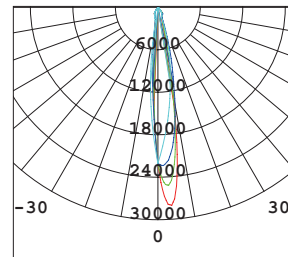

LED Brand	CITIEEN	CLU034-1208B8-303M1A2
LED Power	32 W	
Driver	LC 40W 900mA	
Total Power	36 W	
Driver Current	900 mA	
Luminous Flux	3100 LM	
CCT	3000 K	
CRI	≥ 80	
Beam Angle	15 ° / 28 ° / 38 °	

Input:	220-240V AC 50/60Hz
Main Material:	Aluminium
Surface Finish:	White, Grey, Black powder coating
Adjustable :	Gimbal
Installation by:	Screws
Wiring:	W/screws
Optics:	V.M.Reflector
MOQ	204 pcs