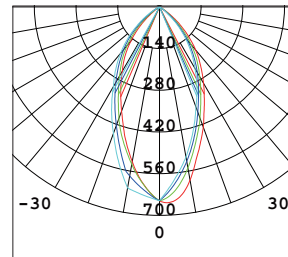

PACKING

Box size:	19.5 x 14 x 11 cm
Carton size:	57 x 40.5 x 29.5 cm
Pcs per carton:	20 pcs
Each carton :	0.030 m³