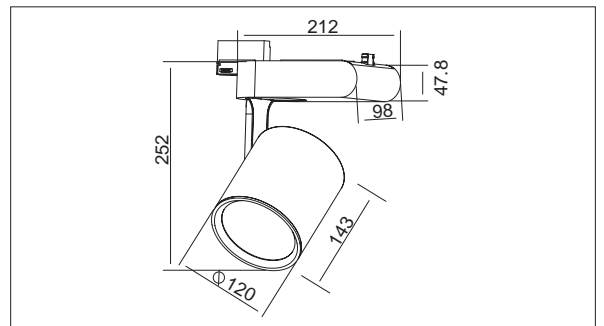

E (lx)	h (m)	16.74°	Ø (cm)
2229	1		29.43
557	2		58.86
247	3		88.29
193	4		117.72
89	5		147.15

PACKING

Box size:	26.5 x 23 x 10.5 cm
Carton size:	54.5 x 47.5 x 33 cm
Pcs per carton:	12 pcs
Each carton :	0,085 m ³

PACKING

Box size:	27.5x26.5x14.5 cm
Carton size:	54.5x28.5x45.5 cm
Pcs per carton:	6 pcs
Each carton :	0,07 m ³

MHT8148

Lampholder type:	G12
Lamp Type:	HIT-CE Max 70 W
Control Gear:	Electronic HID ballast 230V 70 W
Installation :	W/Track Adaptor
Wiring:	Connect to Track w/ adaptor
Diffuser:	3mm tempered center-frosted glass