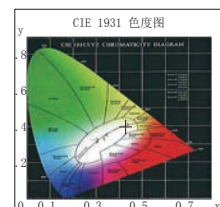

PACKING

Box size:	17 x 15.5 x 6.5 cm
Carton size:	48.5 x 35.5 x 28 cm
Pcs per carton:	24 pcs
Each carton :	0.048 m³