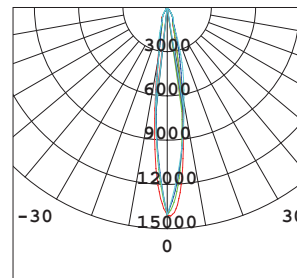

PACKING

Box size:	24.5 x 20 x 10 cm
Carton size:	41.5 x 25.5 x 42 cm
Pcs per carton:	8 pcs
Each carton :	0,044 m³