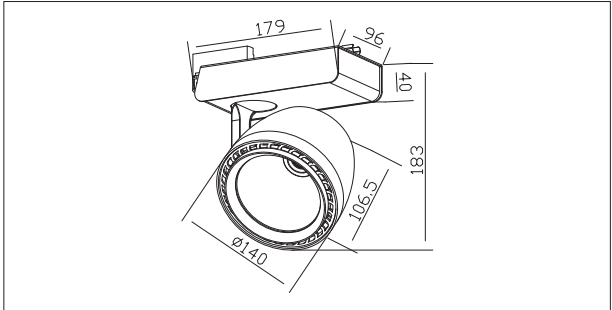

PACKING

Box size:	27.5 x 26.5 x 14.5 cm
Carton size:	54.5 x 28.5 x 45.5 cm
Pcs per carton:	6 pcs
Each carton :	0,07 m ³

MHT8575

- Passive cooling
- Patent product / 专利产品

LED Brand	CITIEEN CLU034-1208B8-303M1A2
LED Power	41 W
Driver	OTe 50/220-240/1A4 CS(OSRAM)
Total Power	47 W
Driver Current	1150 mA
Luminous Flux	3370 LM
CCT	3000 K
CRI	≥ 80
Beam Angle	12 ° / 22 ° / 36 °