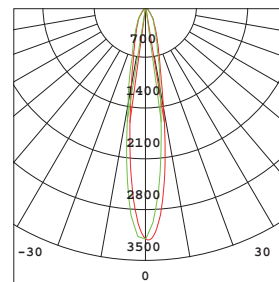

Bridgelux 9.5W

E (lx)	h (m)	16.74 °	Ø (cm)
2229	1		29.43
557	2		58.86
247	3		88.29
193	4		117.72
89	5		147.15