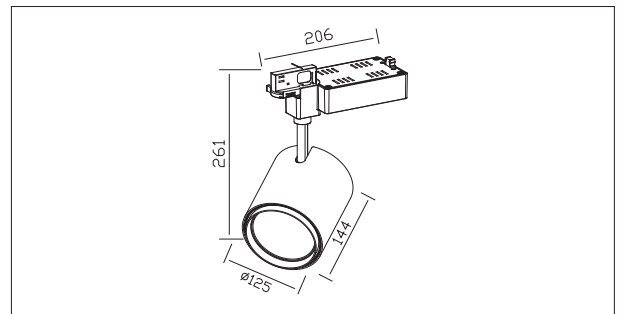

Input:	110-230 V AC 50/60 Hz
Main Material:	Aluminium
Surface Finish:	White, Grey, Black powder coating
Adjustable :	Gimbal
Installation by:	adaptor
Wiring:	Track adaptor
Optics:	V.M.Reflector
MOQ	200 pcs

PACKING

Box size:	31 x 24 x 13.5 cm
Carton size:	49.5 x 32 x 56 cm
Pcs per carton:	8 pcs
Each carton :	0,088 m³