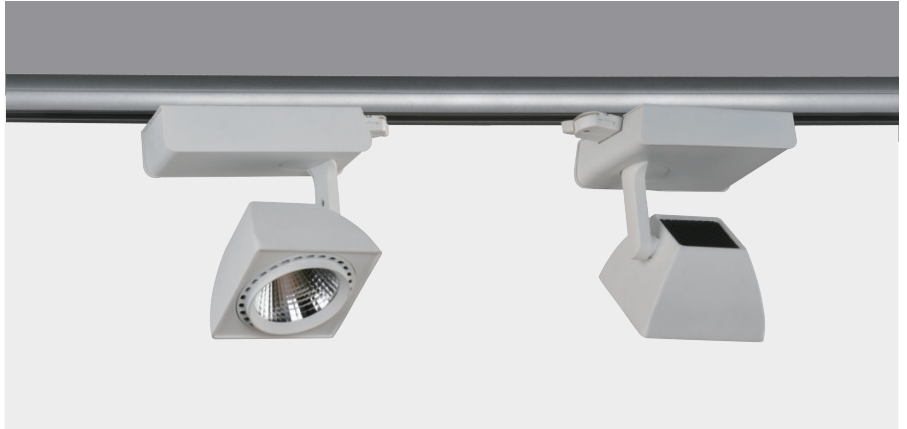

MHT8579

LED Brand	CITIZEN
	CLU034-1208B8-303M1A2
LED Power	33 W
Driver	OTE-50-220-240-1AO-CS
Total Power	37 W
Driver Current	925 mA
Luminous Flux	3150 LM
CCT	3000 K
CRI	≥ 80 / 90
Beam Angle	28 °