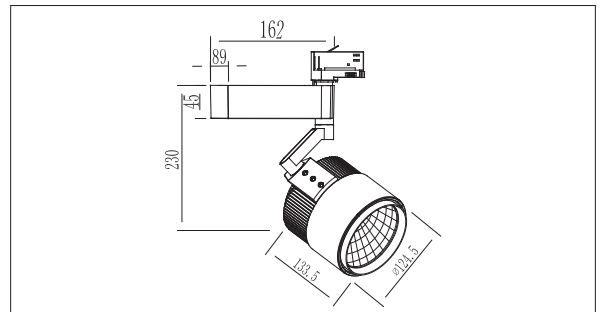

PACKING

Box size:	26 x 26 x 13 cm
Carton size:	53.5 x 27 x 41 cm
Pcs per carton:	6 pcs
Each carton :	0,059 m ³

MHT8540

LED Brand	Bridgelux	BXRA-30E4000
LED Power	44 W	
Driver	KEP-55W-BFAN	
Total Power	50 W	
Driver Current	1800 mA	
Luminous Flux	3350 LM	
CCT	3000 K	
CRI	> 80	
Beam Angle	46 °	