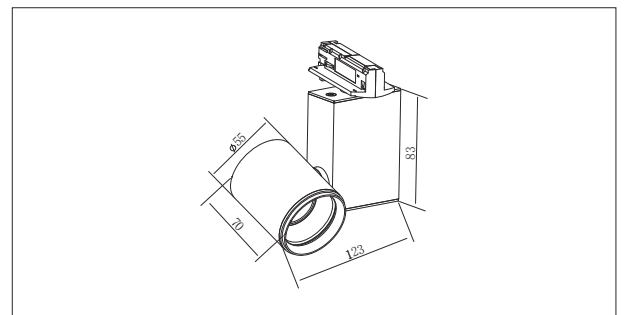

PACKING

Box size:	17 x 15.5 x 6.5 cm
Carton size:	48.5 x 35.5 x 28 cm
Pcs per carton:	24 pcs
Each carton :	0.048 m³