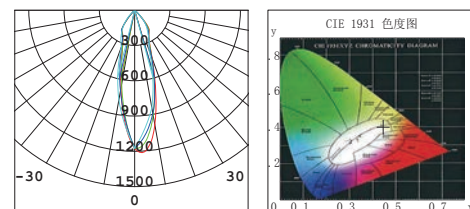

PACKING

Box size:	17 x 15.5 x 6.5 cm
Carton size:	48.5 x 35.5 x 28 cm
Pcs per carton:	24 pcs
Each carton :	0.048 m³