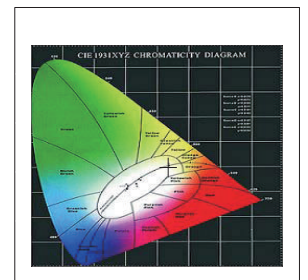

PACKING

Box size:	24.5 x 20 x 10 cm
Carton size:	41.5 x 25.5 x 42 cm
Pcs per carton:	8 pcs
Each carton :	0,044 m³