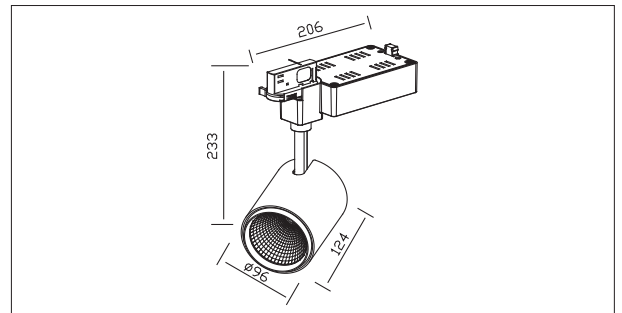

Input:	110-230 V AC 50/60 Hz
Main Material:	Aluminium
Surface Finish:	White, Grey, Black powder coating
Adjustable :	Gimbal
Installation by:	adaptor
Wiring:	Track adaptor
Optics:	V.M.Reflector
MOQ	204 pcs

PACKING

Box size:	29 x 24 x 10.5 cm
Carton size:	59.5 x 49.5 x 33.5 cm
Pcs per carton:	12 pcs
Each carton :	0,098 m³