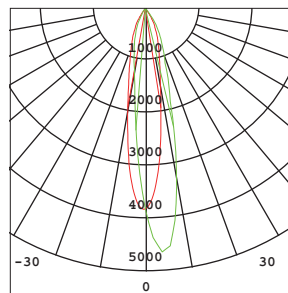

MHT8557

LED Brand	CITIZEN
	CLL-032-1205A5-303M1A2
LED Power	12 W
Driver	AK-16W-60350-D6
Driver Current	350 mA
Total Power	15 W
Luminous Flux	1080 LM
CCT	3000 K
CRI	> 80
Beam Angle	17 ° (24 ° / 60 °)

h (m)	17.95 °	∅ (cm)
2926	1	31.59
732	2	63.18
325	3	94.77
183	4	126.37
117	5	157.96