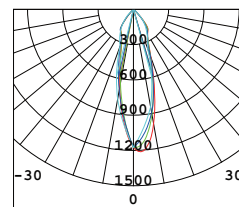

PACKING

Box size:	17 x 15.5 x 6.5 cm
Carton size:	48.5 x 35.5 x 28 cm
Pcs per carton:	24 pcs
Each carton :	0.048 m³