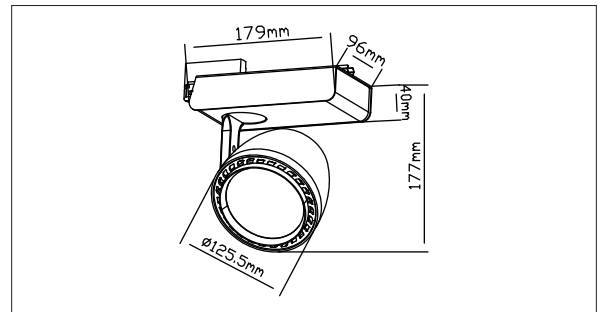

Input:	220-240V AC 50/60Hz
Main Material:	Aluminium
Surface Finish:	White, Grey, Black powder coating
Adjustable :	Gimbal
Installation by:	Screws
Wiring:	W/screws
Optics:	V.M.Reflector
MOQ	204 pcs