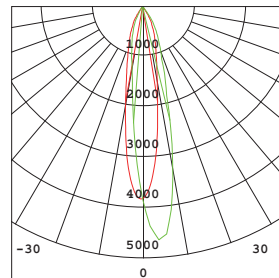

Input:	110-230V AC 50/60Hz
Main Material:	Aluminium
Surface Finish:	White, Grey, Black powder coating
Adjustable :	Gimbal
Installation by:	W/3 wire track adaptor
Wiring:	Terminal Block
Optics:	Anodized aluminium Reflector