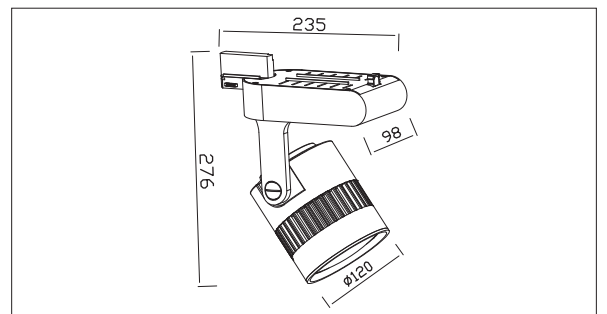

Input:	110-230V AC 50/60Hz
Main Material:	Aluminium + Steel
Surface Finish:	White, Grey, Black powder coating
Adjustable :	Gimbal
Installation by:	W / adaptor
Wiring:	track adaptor
Optics:	V.M. Reflector
MOQ	102 pcs

PACKING

Box size:	27.5x26.5x14.5 cm
Carton size:	54.5x28.5x45.5 cm
Pcs per carton:	6 pcs
Each carton :	0,07 m³