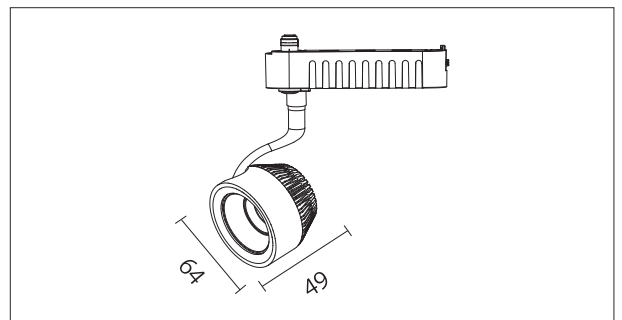

PACKING

Box size:	17 x 15.5 x 6.5 cm
Carton size:	48.5 x 35.5 x 28 cm
Pcs per carton:	24 pcs
Each carton :	0.048 m ³

KTWA8551

LED Brand	Bridgelux V8 BXRE-30E0800
LED Power	6 W
Driver	AK-10W-36330-D0
Total Power	7.5 W
Driver Current	350 mA
Luminous Flux	610 LM
CCT	3000 K
CRI	> 80
Beam Angle	33 ° / 60 °