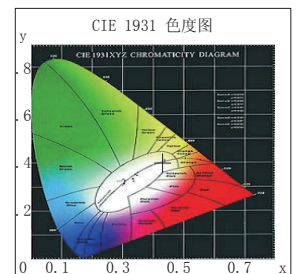

Input: 220-240 V AC 50/60 Hz

Main Material: Aluminium

Surface Finish: White, Grey, Black powder coating

Adjustable : Gimbal

Installation by: Screws

Wiring: W/screws

Optics: V.M. Reflector

MOQ: 200