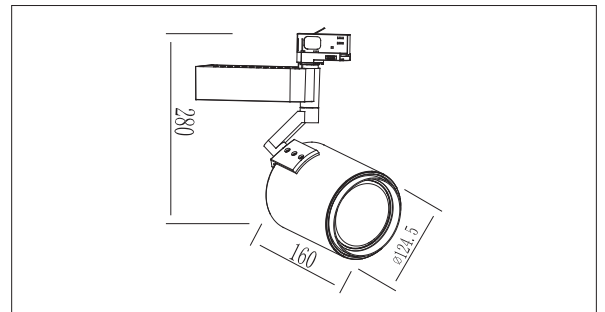

Box size:	19.5 x 14 x 11 cm
Carton size:	57 x 40.5 x 29.5 cm
Pcs per carton:	20 pcs
Each carton :	0.030 m ³

MHT8544-LED

LED Brand	CITIZEN CLU034-1205B8-303M1A2
LED Power	23 W
Driver	AK-30W-700-D6
Total Power	25 W
Driver Current	700 mA
Luminous Flux	1930 LM
CCT	3000 K
CRI	≥ 80
Beam Angle	24 °