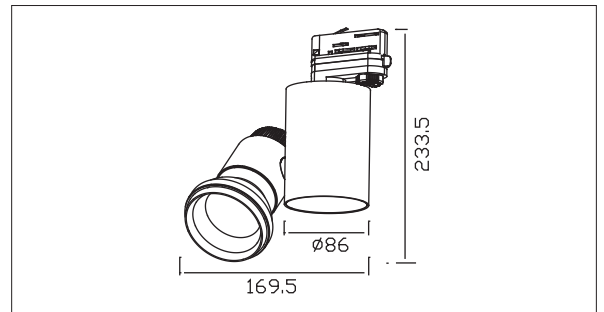

Input:	110-230V AC 50/60Hz
Main Material:	Aluminium
Surface Finish:	White, Grey, Black powder coating
Adjustable :	Gimbal
Installation by:	W/3 wire track adaptor
Wiring:	Terminal Block
Optics:	Anodized aluminium Reflector