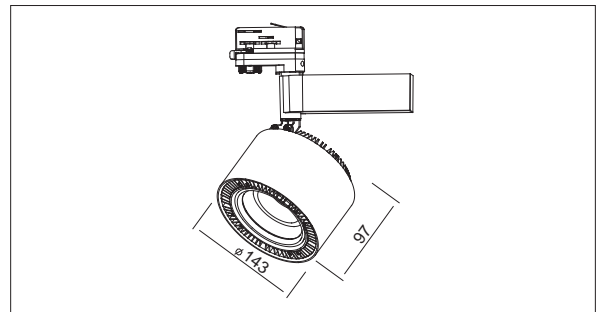

Input:	110-230V AC 50/60Hz
Main Material:	Aluminium
Surface Finish:	White, Grey, Black powder coating
Adjustable :	Gimbal
Installation by:	W / adaptor
Wiring:	track adaptor
Optics:	V.M. Reflector
MOQ	204 pcs

PACKING

Box size:	27.5 x 26.5 x 14.5 cm
Carton size:	54.5 x 28.5 x 45.5 cm
Pcs per carton:	6 pcs
Each carton :	0,07 m³