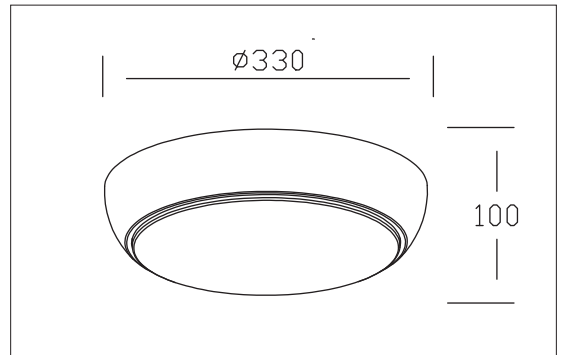

LED Power :	23 W
Main Material:	Aluminium
Surface Finish:	White, Grey, Black powder coating
Adjustable :	Gimbal
Installation by:	screws
Wiring:	Terminal Block
Optics:	V.M. Reflector

h (m)	16.74	∅ (cm)
2229	1	29.43
557	2	58.86
247	3	88.29
193	4	117.72
89	5	147.15

E (lx)	h (m)	Ø (cm)
2926	1	31.59
732	2	63.18
325	3	94.77
183	4	126.37
117	5	157.96

LED Power :	23 W
Main Material:	Aluminium
Surface Finish:	White, Grey, Black powder coating
Adjustable :	Gimbal
Installation by:	screws
Wiring:	Terminal Block
Optics:	V.M. Reflector

XD2050

LED Brand	Edison Edison 2835
LED Power	12 W
Driver	KEP1501-350A1
Total Power	16 W
Driver Current	350 mA
Luminous Flux	860 LM
CCT	4000 K
CRI	> 80
Beam Angle	118 °
Input:	110-230V AC 50/60Hz

Main Material:	Aluminium+plastic
Surface Finish:	White,Grey,Black powder coating
Adjustable :	Fixed
Installation by:	W/screws
Optics:	PMMA
MOQ	210 pcs

PACKING

Box size:	28 x 9.5 x 28 cm
Carton size:	57.5 x 29 x 40 cm
Pcs per carton:	8 pcs
Each carton :	0.0667 m ³

XD2068

LED Brand	Edison Edison 2835
LED Power	17 W
Driver	AK-30W-500-D6
Total Power	20 W
Driver Current	500 mA
Luminous Flux	1630 LM
CCT	4000 K
CRI	> 80
Beam Angle	88 °
Input:	110-230V AC 50/60Hz