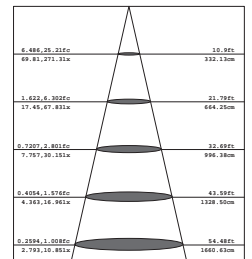

PACKING

Box size:	28 x 9.5 x 28 cm
Carton size:	57.5 x 29 x 40 cm
Pcs per carton:	8 pcs
Each carton :	0.0667 m³