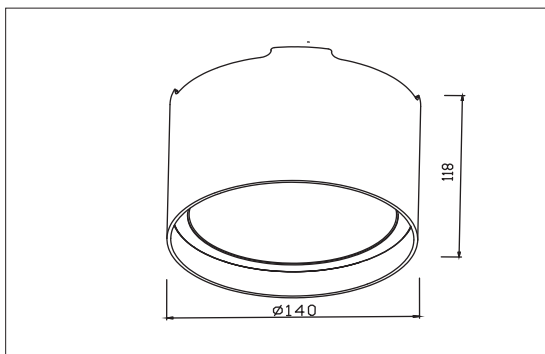

XD2046

LED Brand	Nationstar PCBAC
LED Power	20 W
Driver	AK-30W-350-D6
Total Power	22 W
Driver Current	350 mA
Luminous Flux	1580 LM
CCT	3000 K
CRI	> 80
Beam Angle	63 °
Input:	110-230V AC 50/60Hz

Main Material:	Aluminium
Surface Finish:	White, Grey, Black powder coating
Adjustable :	Fixed
Installation by:	screws
Wiring:	Terminal Block
Optics:	V.M. Reflector
MOQ	204 pcs

PACKING

Box size:	14.5 x 14.5 x 12.5 cm
Carton size:	30.5 x 30.5x 27 cm
Pcs per carton:	8 pcs
Each carton :	0,025 m³