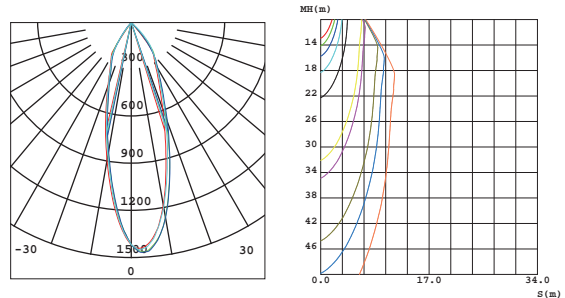

PACKING

Box size:	13 x 13 x 18.5 cm
Carton size:	67 x 27.5 x 20 cm
Pcs per carton:	10 pcs
Each carton :	0,037 m³