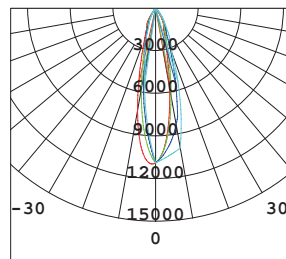

PACKING

Box size:	18 x 18 x 22 cm
Carton size:	37.5 x 37.5 x 45.5 cm
Pcs per carton:	8 pcs
Each carton :	0,064 m³