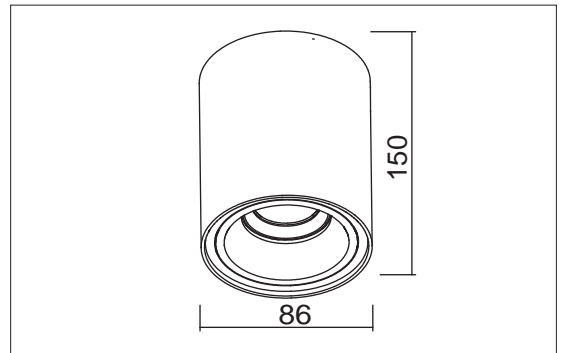

XD2020

LED Brand	Bridgelux V8 BXRE-30E0800
LED Power	6 W
Driver	AK-10W-36330-D5
Total Power	7.5 W
Driver Current	350 mA
Luminous Flux	610 LM
CCT	3000 K
CRI	> 80
Beam Angle	31 °
Input:	110-230V AC 50/60Hz

Main Material:	Aluminium
Surface Finish:	White, Grey, Black powder coating
Adjustable :	Fixed
Installation by:	screws
Wiring:	Terminal Block
Optics:	V.M. Reflector
MOQ	200 pcs