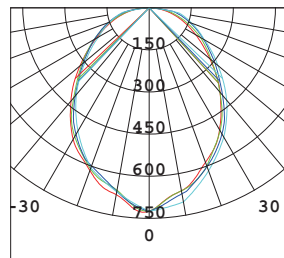

PACKING

Box size:	32 x 12 x 32 cm
Carton size:	65.5 x 33 x 38 cm
Pcs per carton:	6 pcs
Each carton :	0.082 m³