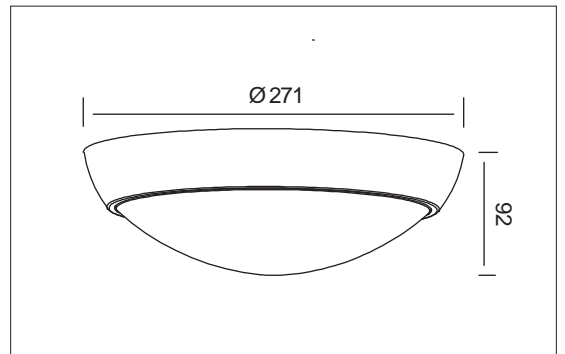

XD2050

LED Brand	Edison Edison 2835
LED Power	12 W
Driver	KEP1501-350A1
Total Power	16 W
Driver Current	350 mA
Luminous Flux	860 LM
CCT	4000 K
CRI	> 80
Beam Angle	118 °
Input:	110-230V AC 50/60Hz

Main Material:	Aluminium+plastic
Surface Finish:	White,Grey,Black powder coating
Adjustable :	Fixed
Installation by:	W/screws
Optics:	PMMA
MOQ	210 pcs