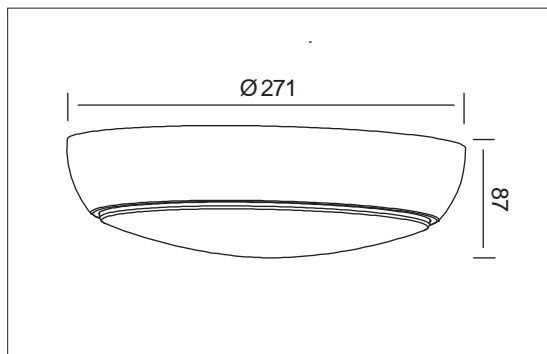

LED Power :	23 W
Main Material:	Aluminium
Surface Finish:	White, Grey, Black powder coating
Adjustable :	Gimbal
Installation by:	screws
Wiring:	Terminal Block
Optics:	V.M. Reflector

h (m)	16.74	∅ (cm)
2229	1	29.43
557	2	58.86
247	3	88.29
193	4	117.72
89	5	147.15

E (lx)	h (m)	Ø (cm)
2926	1	31.59
732	2	63.18
325	3	94.77
183	4	126.37
117	5	157.96

LED Power :	23 W
Main Material:	Aluminium
Surface Finish:	White, Grey, Black powder coating
Adjustable :	Gimbal
Installation by:	screws
Wiring:	Terminal Block
Optics:	V.M. Reflector

PACKING

Box size:	18 x 18 x 22 cm
Carton size:	37.5 x 37.5 x 45.5 cm
Pcs per carton:	8 pcs
Each carton :	0,064 m ³

XD2049

LED Brand	Edison Edison 2835
LED Power	12 W
Driver	KEP1501-350A1
Total Power	16 W
Driver Current	350 mA
Luminous Flux	740 LM
CCT	4000 K
CRI	> 80
Beam Angle	114 °
Input:	110-230V AC 50/60Hz