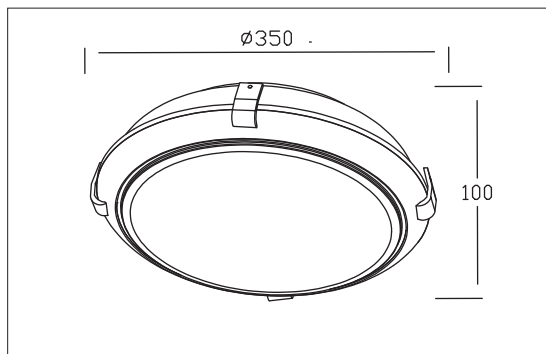

XD2070

LED Brand	Edison Edison 2835
LED Power	17 W
Driver	AK-30W-500-D6
Total Power	20 W
Driver Current	500 mA
Luminous Flux	1630 LM
CCT	4000 K
CRI	> 80
Beam Angle	88 °
Input:	110-230V AC 50/60Hz

Main Material:	Aluminium+plastic
Surface Finish:	White,Grey,Black powder coating
Adjustable :	Fixed
Installation by:	W/screws
Optics:	PC
MOQ	200 pcs