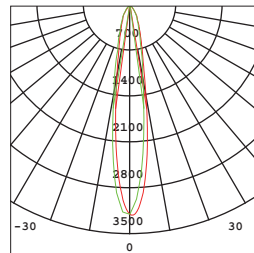

h (m)	16.74	∅ (cm)
2229	1	29.43
557	2	58.86
247	3	88.29
193	4	117.72
89	5	147.15

PACKING

Box size:	50.5x13x13 cm
Carton size:	51.5x27x63 cm
Pcs per carton:	8 pcs
Each carton :	0.088 m³