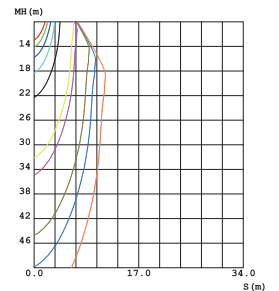

PACKING

Box size:	17.5x15.5x16.5 cm
Carton size:	48x35.5x35 cm
Pcs per carton:	12 pcs
Each carton :	0.06 m ³

XD2030 AR111

Input:	230V AC 50Hz
Lamp	G53 QR-LP111 Max 50W

XD2036-1

LED Brand	Bridgelux V8 BXRE-30E0800
Driver	AK-10W-36330-D5
LED Power	6 W
Driver Current	330 mA
Total Power	7.5 W
Luminous Flux	510 LM
CCT	3000 K
CRI	> 80
Beam Angle	30°
Input:	110-230V AC 50/60Hz