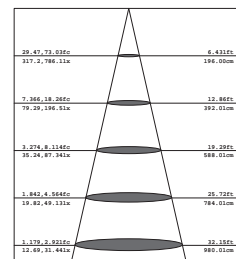

PACKING

Box size:	33 x 11 x 33 cm
Carton size:	67.5 x 34 x 35 cm
Pcs per carton:	6 pcs
Each carton :	0,08 m³