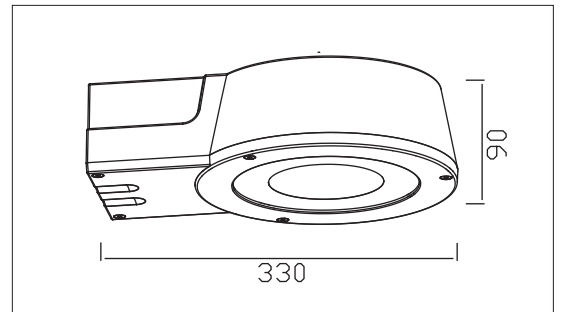

XD2055A

LED Brand	SMD3030
LED Power	30 W
Driver	KEP30W-4310A2
Total Power	32 W
Driver Current	1000 mA
Luminous Flux	2100 LM
CCT	3000 K
CRI	≥ 80
Beam Angle	100°
Input:	220-230 V AC 50 Hz

Main Material:	Aluminium + Steel
Surface Finish:	White, Grey, Black powder coating
Adjustable :	Fixed
Installation by:	screws
Wiring:	Terminal Block
Optics:	V.M.Reflector
MOQ	216 pcs

PACKING

Box size:	37 x 28 x 10.5 cm
Carton size:	57.5 x 38 x 44 cm
Pcs per carton:	8 pcs
Each carton :	0,096 m ³

XD2055B

LED Brand	Bridgelux
LED Power	30 W
Driver	KEP30W-4310A2
Total Power	32 W
Driver Current	1000 mA
Luminous Flux	2100 LM
CCT	3000 K
CRI	≥ 80
Beam Angle	24°
Input:	110-230 V AC 50 Hz