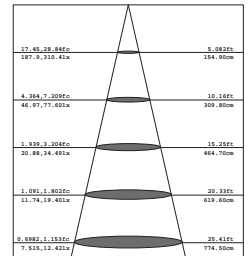

PACKING

Box size:	11 x 11 x 34 cm
Carton size:	46 x 35 x 35 cm
Pcs per carton:	12 pcs
Each carton :	0,056 m³