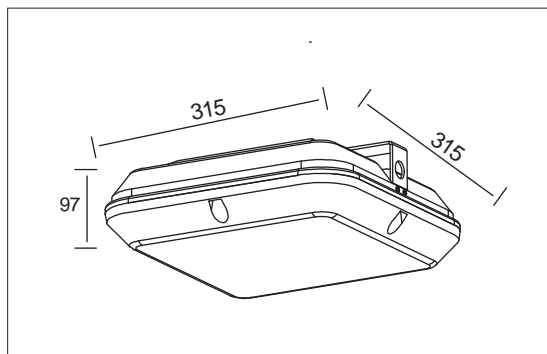

XD2052

LED Brand	Edison Edison 2835
LED Power	17 W
Driver	AK-30W-500-D6
Total Power	20 W
Driver Current	500 mA
Luminous Flux	1670 LM
CCT	4000 K
CRI	> 80
Beam Angle	87 °
Input:	110-230V AC 50/60Hz

Main Material:	Aluminium+plastic
Surface Finish:	White,Grey,Black powder coating
Adjustable :	Fixed
Installation by:	W/screws
Optics:	PC
MOQ	200 pcs

PACKING

Box size:	33 x 11 x 33 cm
Carton size:	67.5 x 34 x 35 cm
Pcs per carton:	6 pcs
Each carton :	0,08 m³