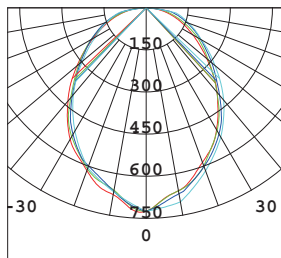

PACKING

Box size:	32 x 12 x 32 cm
Carton size:	65.5 x 33 x 38 cm
Pcs per carton:	6 pcs
Each carton :	0,082 m³