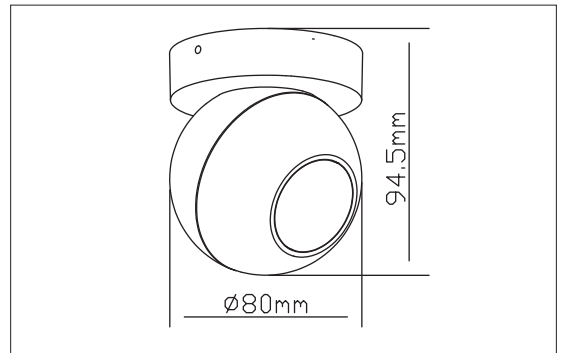

XD2034

LED Brand	SUNFOR LSE01-601-830 -230 AC LED
Total Power	8 W
Luminous Flux	602 LM
CCT	3000K
CRI	> 80
Beam Angle	50 °
Input:	220-240V AC 50/60Hz

Main Material:	Aluminium
Surface Finish:	White,Grey,Black powder coating
Adjustable :	Titable
Installation by:	screws
Wiring:	Terminal Block
Optics:	V.M. Reflector
MOQ	216 pcs

PACKING

Box size:	14.5 x 12.5 x 8.5 cm
Carton size:	39 x 30.5 x 36 cm
Pcs per carton:	24 pcs
Each carton :	0,042 m³