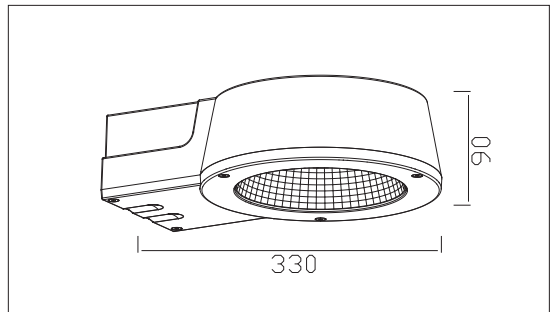

XD2055A

LED Brand	SMD3030
LED Power	30 W
Driver	KEP30W-4310A2
Total Power	32 W
Driver Current	1000 mA
Luminous Flux	2100 LM
CCT	3000 K
CRI	≥ 80
Beam Angle	100°
Input:	220-230 V AC 50 Hz

Main Material:	Aluminium + Steel
Surface Finish:	White, Grey, Black powder coating
Adjustable :	Fixed
Installation by:	screws
Wiring:	Terminal Block
Optics:	V.M.Reflector
MOQ	216 pcs

PACKING

Box size:	37 x 28 x 10.5 cm
Carton size:	57.5 x 38 x 44 cm
Pcs per carton:	8 pcs
Each carton :	0,096 m ³

XD2055B

LED Brand	Bridgelux
LED Power	30 W
Driver	KEP30W-4310A2
Total Power	32 W
Driver Current	1000 mA
Luminous Flux	2100 LM
CCT	3000 K
CRI	≥ 80
Beam Angle	24°
Input:	110-230 V AC 50 Hz

LED Power :	23 W
Main Material:	Aluminium
Surface Finish:	White, Grey, Black powder coating
Adjustable :	Gimbal
Installation by:	screws
Wiring:	Terminal Block
Optics:	V.M. Reflector

h (m)	16.74	∅ (cm)
2229	1	29.43
557	2	58.86
247	3	88.29
193	4	117.72
89	5	147.15

E (lx)	h (m)	Ø (cm)
2926	1	31.59
732	2	63.18
325	3	94.77
183	4	126.37
117	5	157.96

LED Power :	23 W
Main Material:	Aluminium
Surface Finish:	White, Grey, Black powder coating
Adjustable :	Gimbal
Installation by:	screws
Wiring:	Terminal Block
Optics:	V.M. Reflector