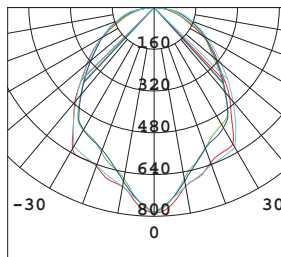

PACKING

Box size:	33 x 11 x 33 cm
Carton size:	67.5 x 34 x 35 cm
Pcs per carton:	6 pcs
Each carton :	0,08 m³