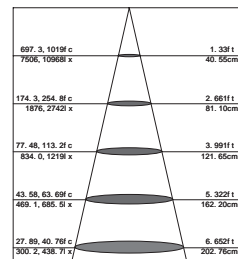

Main Material:	Aluminium + Steel
Surface Finish:	White, Grey, Black powder coating
Adjustable :	Fixed
Installation by:	screws
Wiring:	Terminal Block
Optics:	V.M. Reflector
MOQ	204 pcs

PACKING

Box size:	21 x 21 x 13 cm
Carton size:	43.5 x 43.5 x 41 cm
Pcs per carton:	12 pcs
Each carton :	0,078 m³