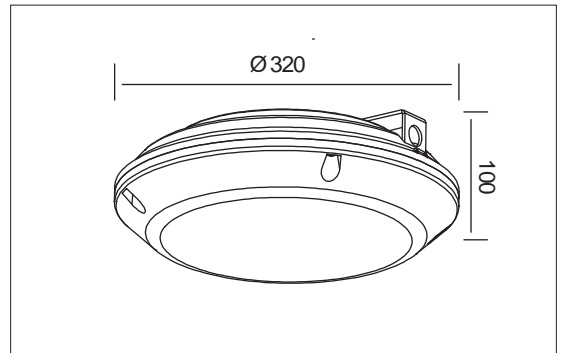

LED Power :	23 W
Main Material:	Aluminium
Surface Finish:	White, Grey, Black powder coating
Adjustable :	Gimbal
Installation by:	screws
Wiring:	Terminal Block
Optics:	V.M. Reflector

h (m)	16.74	∅ (cm)
2229	1	29.43
557	2	58.86
247	3	88.29
193	4	117.72
89	5	147.15

E (lx)	h (m)	Ø (cm)
2926	1	31.59
732	2	63.18
325	3	94.77
183	4	126.37
117	5	157.96

LED Power :	23 W
Main Material:	Aluminium
Surface Finish:	White, Grey, Black powder coating
Adjustable :	Gimbal
Installation by:	screws
Wiring:	Terminal Block
Optics:	V.M. Reflector

XD2053

LED Brand	Edison Edison 2835
LED Power	10 W
Driver	AK-10W-36330-D5
Total Power	12 W
Driver Current	330 mA
Luminous Flux	1050 LM
CCT	4000 K
CRI	> 80
Beam Angle	123 °
Input:	110-230V AC 50/60Hz

Main Material:	Aluminium+plastic
Surface Finish:	White,Grey,Black powder coating
Adjustable :	Fixed
Installation by:	W/screws
Optics:	PC
MOQ	200 pcs

PACKING

Box size:	11 x 11 x 34 cm
Carton size:	46 x 35 x 35 cm
Pcs per carton:	12 pcs
Each carton :	0,056 m ³

XD2051

LED Brand	Edison Edison 2835
LED Power	17 W
Driver	AK-30W-500-D6
Total Power	20 W
Driver Current	500 mA
Luminous Flux	1630 LM
CCT	4000 K
CRI	> 80
Beam Angle	88 °
Input:	110-230V AC 50/60Hz