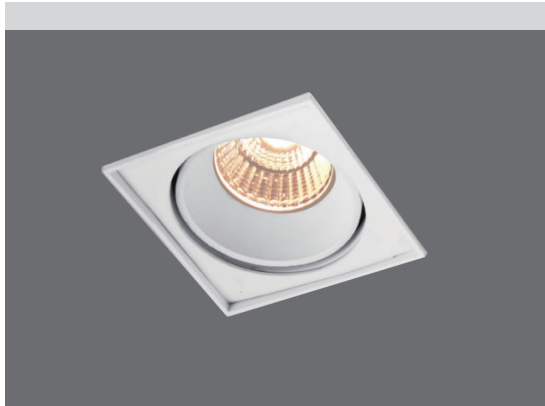

XD2036-1

LED Brand	Bridgelux V8 BXRE-30E0800
Driver	AK-10W-36330-D5
LED Power	6 W
Driver Current	330 mA
Total Power	7.5 W
Luminous Flux	510 LM
CCT	3000 K
CRI	> 80
Beam Angle	30°
Input:	110-230V AC 50/60Hz