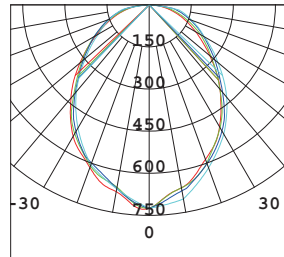

PACKING

Box size:	32 x 12 x 32 cm
Carton size:	65.5 x 33 x 38 cm
Pcs per carton:	6 pcs
Each carton :	0.082 m³