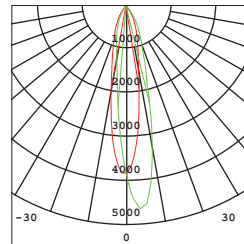

LED Brand	Bridgelux Verol3 BXRC-30E2000
LED Power	23 W
Driver	AK-30W-700-D6
Total Power	26 W
Driver Current	700 mA
Luminous Flux	1780 LM
CCT	3000 K
CRI	> 80
Beam Angle	18 ° / 30 °
Input:	110-230V AC 50/60Hz