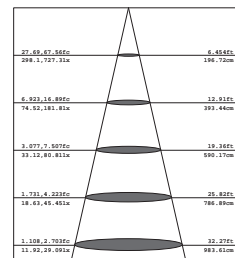

PACKING

Box size:	32 x 12 x 32 cm
Carton size:	65.5 x 33 x 38 cm
Pcs per carton:	6 pcs
Each carton :	0,082 m³