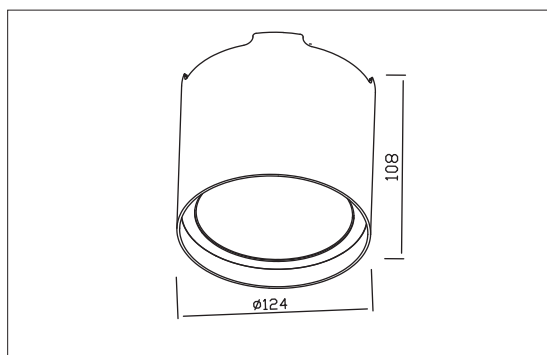

Main Material:	Aluminium
Surface Finish:	White, Grey, Black powder coating
Adjustable :	Fixed
Installation by:	screws
Wiring:	Terminal Block
Optics:	optical diffuser panel
MOQ	200 pcs

PACKING

Box size:	24.5 x 11 x 63 cm
Carton size:	64 x 25 x 23.5 cm
Pcs per carton:	2 pcs
Each carton :	0,038 m ³

PACKING

Box size:	10 x 10 x 10 cm
Carton size:	31.5 x 21.5 x 42 cm
Pcs per carton:	24 pcs
Each carton :	0,028 m ³

XD2045

LED Brand	Nationstar PCBAC
LED Power	10 W
Driver	AK-10W-36330-D5
Total Power	11 W
Driver Current	330 mA
Luminous Flux	760 LM
CCT	3000 K
CRI	> 80
Beam Angle	83 °
Input:	110-230V AC 50/60Hz