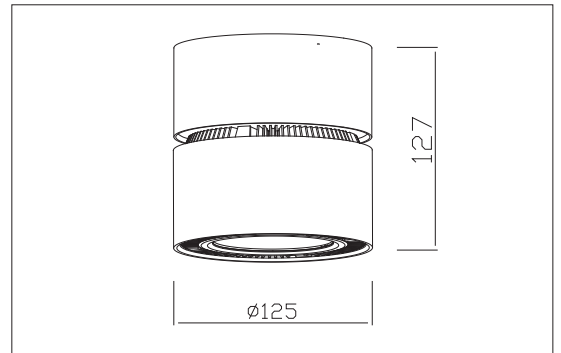

LED Power :	23 W
Main Material:	Aluminium
Surface Finish:	White, Grey, Black powder coating
Adjustable :	Gimbal
Installation by:	screws
Wiring:	Terminal Block
Optics:	V.M. Reflector

h (m)	16.74	∅ (cm)
2229	1	29.43
557	2	58.86
247	3	88.29
193	4	117.72
89	5	147.15

PACKING

Box size:	50.5x13x13 cm
Carton size:	51.5x27x63 cm
Pcs per carton:	8 pcs
Each carton :	0.088 m ³

XD2022A

LED Brand	Bridgelux Verol3 BXRC-30E2000
LED Power	23 W
Driver	AK-30W-700-D6
Total Power	26 W
Driver Current	700 mA
Luminous Flux	1780 LM
CCT	3000 K
CRI	> 80
Beam Angle	18 ° / 30 °
Input:	110-230V AC 50/60Hz

E (lx)	h (m)	Ø (cm)
2926	1	31.59
732	2	63.18
325	3	94.77
183	4	126.37
117	5	157.96

LED Power :	23 W
Main Material:	Aluminium
Surface Finish:	White, Grey, Black powder coating
Adjustable :	Gimbal
Installation by:	screws
Wiring:	Terminal Block
Optics:	V.M. Reflector