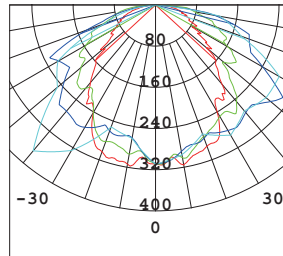

XD2053

LED Brand	Edison Edison 2835
LED Power	10 W
Driver	AK-10W-36330-D5
Total Power	12 W
Driver Current	330 mA
Luminous Flux	1050 LM
CCT	4000 K
CRI	> 80
Beam Angle	123 °
Input:	110-230V AC 50/60Hz

Main Material:	Aluminium+plastic
Surface Finish:	White,Grey,Black powder coating
Adjustable :	Fixed
Installation by:	W/screws
Optics:	PC
MOQ	200 pcs