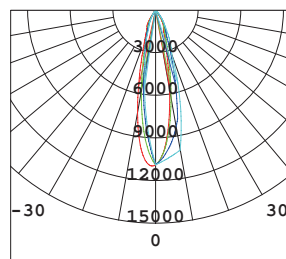

Main Material:	Aluminium + Steel
Surface Finish:	White, Grey, Black powder coating
Adjustable :	Fixed
Installation by:	screws
Wiring:	Terminal Block
Optics:	V.M. Reflector
MOQ	204 pcs

PACKING

Box size:	21 x 21 x 13 cm
Carton size:	43.5 x 43.5 x 41 cm
Pcs per carton:	12 pcs
Each carton :	0,078 m³