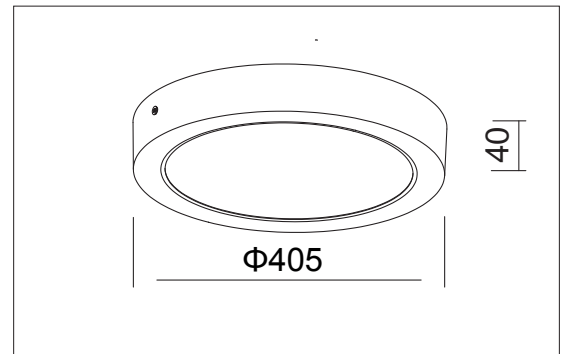

Main Material:	Aluminium +Steel
Surface Finish:	White, Grey, Black powder coating
Adjustable :	Gimbal
Installation by:	screws
Wiring:	wire
Optics:	V.M. Reflector

PACKING

Box size:	16.5x14x10.5 cm
Carton size:	43.5x34.5x22.5 cm
Pcs per carton:	12 pcs
Each carton :	0.034 m ³

PACKING

Box size:	32 x 12 x 32 cm
Carton size:	65.5 x 33 x 38 cm
Pcs per carton:	6 pcs
Each carton :	0,082 m³

XD2059

LED Brand	NATIONSTAR 3528 SMD 13C20B
LED Power	21 W
Driver	AK-30W-500-D6
Total Power	22 W
Driver Current	500 mA
Luminous Flux	1553.4 LM
CCT	6000 K
CRI	> 80
Beam Angle	110 °
Input:	110-240V AC 50 Hz