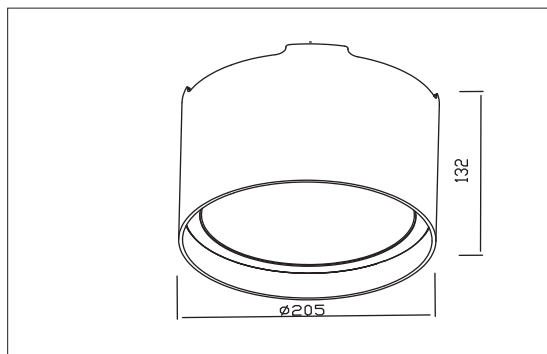

PACKING

Box size:	14.5 x 14.5 x 12.5 cm
Carton size:	30.5 x 30.5x 27 cm
Pcs per carton:	8 pcs
Each carton :	0,025 m ³

XD2047

LED Brand	Nationstar PCBAC
LED Power	40 W
Driver	KEP50W-4312A1
Total Power	44.5 W
Driver Current	1200 mA
Luminous Flux	2770 LM
CCT	3000 K
CRI	> 80
Beam Angle	83 °
Input:	110-230V AC 50/60Hz