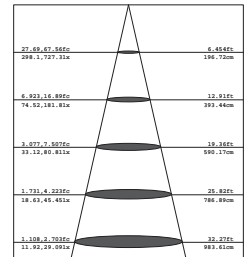

PACKING

Box size:	32 x 12 x 32 cm
Carton size:	65.5 x 33 x 38 cm
Pcs per carton:	6 pcs
Each carton :	0.082 m³