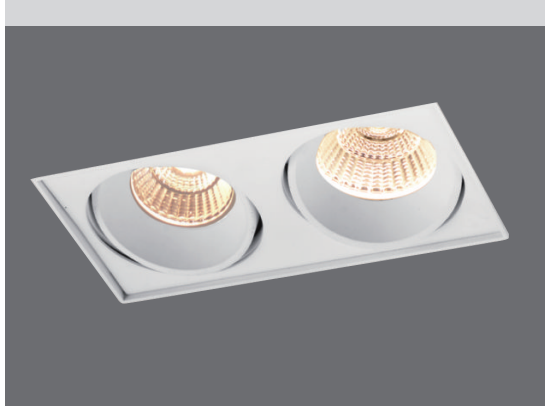

XD2036-2

LED Brand	Bridgelux V8 BXRE-30E0800
Driver	AK-10W-36330-D5
LED Power	2x6 W
Driver Current	330 mA
Total Power	2x7.5 W
Luminous Flux	1050 LM
CCT	3000 K
CRI	> 80
Beam Angle	30°
Input:	110-230V AC 50/60Hz