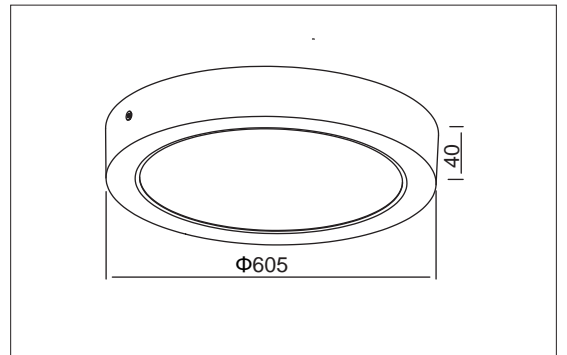

XD2061

LED Brand	NATIONSTAR 3528 SMD 16C25B
LED Power	35.5 W
Driver	LCI 60W 700mA TEC Ip
Total Power	40 W
Driver Current	700 mA
Luminous Flux	3250l LM
CCT	6000 K
CRI	> 80
Beam Angle	110°
Input:	220-240V AC 50 Hz

Main Material:	Aluminium
Surface Finish:	White,Grey,Black powder coating
Adjustable :	Gimbal
Installation by:	Adaptor
Wiring:	Track adaptor
Optics:	Optical diffuser panel
MOQ	100 pcs

PACKING

Box size:	61.5 x 61.5 x 5 cm
Carton size:	63 x 63 x 11.5 cm
Pcs per carton:	2 pcs
Each carton :	0,045 m³