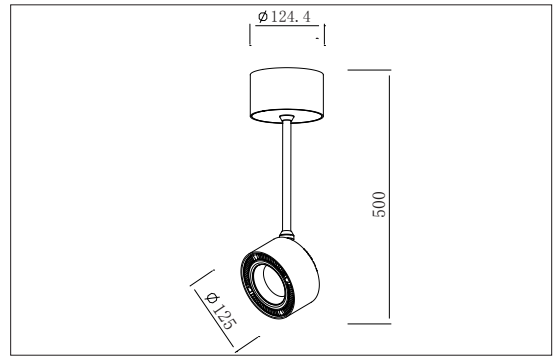

PACKING

Box size:	37 x 28 x 10.5 cm
Carton size:	57.5 x 38 x 44 cm
Pcs per carton:	8 pcs
Each carton :	0,096 m ³

XD2055B

LED Brand	Bridgelux
LED Power	30 W
Driver	KEP30W-4310A2
Total Power	32 W
Driver Current	1000 mA
Luminous Flux	2100 LM
CCT	3000 K
CRI	≥ 80
Beam Angle	24°
Input:	110-230 V AC 50 Hz

Main Material:	Aluminium + Steel
Adjustable :	White, Grey, Black powder coating
Surface Finish:	Fixed
Installation by:	Screws
Wiring:	Terminal Block
Optics:	V.M.Reflector
MOQ	201 pcs

PACKING

Box size:	37 x 28 x 10.5 cm
Carton size:	57.5 x 38 x 44 cm
Pcs per carton:	8 pcs
Each carton :	0,096 m ³

LED Power :	23 W
Main Material:	Aluminium
Surface Finish:	White, Grey, Black powder coating
Adjustable :	Gimbal
Installation by:	screws
Wiring:	Terminal Block
Optics:	V.M. Reflector

h (m)	16.74	∅ (cm)
2229	1	29.43
557	2	58.86
247	3	88.29
193	4	117.72
89	5	147.15

E (lx)	h (m)	Ø (cm)
2926	1	31.59
732	2	63.18
325	3	94.77
183	4	126.37
117	5	157.96

LED Power :	23 W
Main Material:	Aluminium
Surface Finish:	White, Grey, Black powder coating
Adjustable :	Gimbal
Installation by:	screws
Wiring:	Terminal Block
Optics:	V.M. Reflector