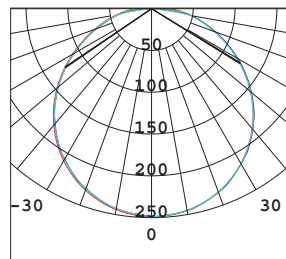

PACKING

Box size:	18 x 18 x 22 cm
Carton size:	37.5 x 37.5 x 45.5 cm
Pcs per carton:	8 pcs
Each carton :	0,064 m ³

XD2049

LED Brand	Edison Edison 2835
LED Power	12 W
Driver	KEP1501-350A1
Total Power	16 W
Driver Current	350 mA
Luminous Flux	740 LM
CCT	4000 K
CRI	> 80
Beam Angle	114 °
Input:	110-230V AC 50/60Hz