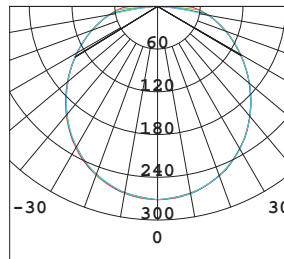

PACKING

Box size:	28 x 9.5 x 28 cm
Carton size:	57.5 x 29 x 40 cm
Pcs per carton:	8 pcs
Each carton :	0.0667 m³