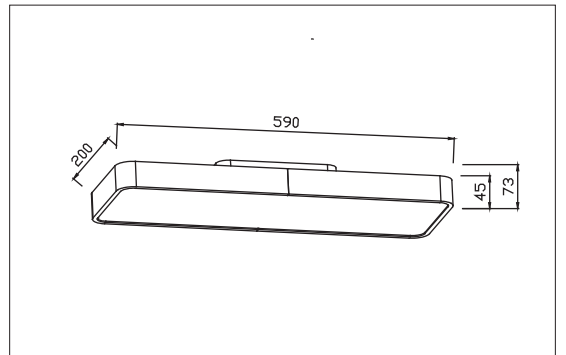

E (lx)	h (m)	Ø (cm)
2926	1	31.59
732	2	63.18
325	3	94.77
183	4	126.37
117	5	157.96

LED Power :	23 W
Main Material:	Aluminium
Surface Finish:	White, Grey, Black powder coating
Adjustable :	Gimbal
Installation by:	screws
Wiring:	Terminal Block
Optics:	V.M. Reflector

PACKING

Box size:	34 x 34 x 9.5 cm
Carton size:	35 x 35 x 40 cm
Pcs per carton:	4 pcs
Each carton :	0,049 m ³

XD2018

LED Brand	Lumenmax SMD 3014
Driver	AK-30W-500-D6
Power	18 W
Driver Current	500 mA
Luminous Flux	1230 LM
CCT	3000 K
CRI	> 80
Beam Angle	101 °
Input:	110-230V AC 50/60Hz