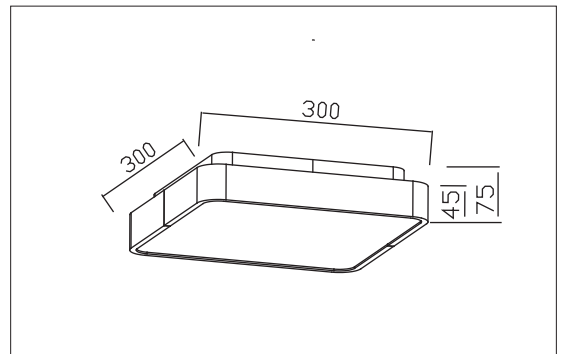

XD2017

LED Brand	Lumenmax SMD 3014
Driver	AK-30W-400-D6
Power	24 W
Driver Current	400 mA
Luminous Flux	1300 LM
CCT	3000 K
CRI	> 80
Beam Angle	107 °
Input:	110-230V AC 50/60Hz

Main Material:	Aluminium
Surface Finish:	White, Grey, Black powder coating
Adjustable :	Fixed
Installation by:	screws
Wiring:	Terminal Block
Optics:	optical diffuser panel
MOQ	196 pcs

PACKING

Box size:	34 x 34 x 9.5 cm
Carton size:	35 x 35 x 40 cm
Pcs per carton:	4 pcs
Each carton :	0,049 m³