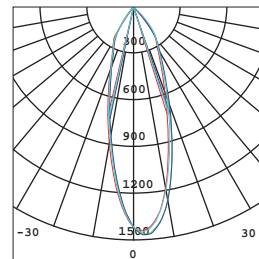

PACKING

Box size:	11.5 x 11.5 x 18.5 cm
Carton size:	59.5 x 24.5 x 20 cm
Pcs per carton:	10 pcs
Each carton :	0,029 m³