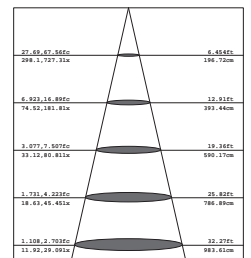

PACKING

Box size:	32 x 12 x 32 cm
Carton size:	65.5 x 33 x 38 cm
Pcs per carton:	6 pcs
Each carton :	0.082 m³