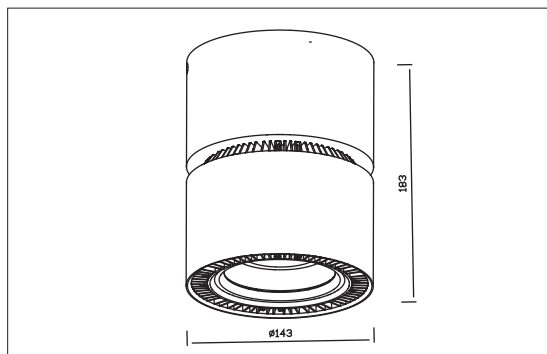

XD2054

LED Brand	Bridgelux
	VERO18
LED Power	46 W
Driver	KEP50W-5315A1
Total Power	50 W
Driver Current	1500 mA
Luminous Flux	3800 LM
CCT	3000 K
CRI	> 80
Beam Angle	24 °
Input:	110-230 V AC 50 Hz

Main Material:	Aluminium + Steel
Surface Finish:	White, Grey, Black powder coating
Adjustable :	Fixed
Installation by:	Screws
Wiring:	Terminal Block
Optics:	V.M. Reflector
MOQ	200 pcs