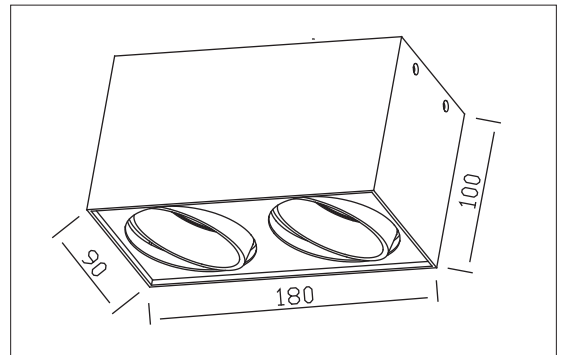

E (lx)	h (m)	Ø (cm)
2926	1	31.59
732	2	63.18
325	3	94.77
183	4	126.37
117	5	157.96

LED Power :	23 W
Main Material:	Aluminium
Surface Finish:	White, Grey, Black powder coating
Adjustable :	Gimbal
Installation by:	screws
Wiring:	Terminal Block
Optics:	V.M. Reflector

PACKING

Box size:	17.5x15.5x16.5 cm
Carton size:	48x35.5x35 cm
Pcs per carton:	12 pcs
Each carton :	0.06 m ³

XD2030 AR111

Input:	230V AC 50Hz
Lamp	G53 QR-LP111 Max 50W

XD2036-1

LED Brand	Bridgelux V8 BXRE-30E0800
Driver	AK-10W-36330-D5
LED Power	6 W
Driver Current	330 mA
Total Power	7.5 W
Luminous Flux	510 LM
CCT	3000 K
CRI	> 80
Beam Angle	30°
Input:	110-230V AC 50/60Hz

Main Material:	Aluminium +Steel
Surface Finish:	White, Grey, Black powder coating
Adjustable :	Gimbal
Installation by:	screws
Wiring:	wire
Optics:	V.M. Reflector

PACKING

Box size:	16.5x14x10.5 cm
Carton size:	43.5x34.5x22.5 cm
Pcs per carton:	12 pcs
Each carton :	0.034 m ³

Main Material:	Aluminium +Steel
Surface Finish:	White, Grey, Black powder coating
Adjustable :	Gimbal
Installation by:	screws
Wiring:	wire
Optics:	V.M. Reflector

PACKING

Box size:	26x14x10.5 cm
Carton size:	29.5x27x44 cm
Pcs per carton:	8 pcs
Each carton :	0.035 m ³