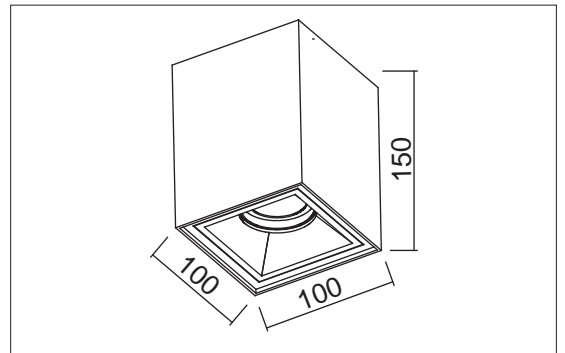

XD2019

LED Brand	Bridgelux V8 BXRE-30E0800
LED Power	6 W
Driver	AK-10W-36330-D5
Total Power	7.5 W
Driver Current	350 mA
Luminous Flux	610 LM
CCT	3000 K
CRI	> 80
Beam Angle	31 °
Input:	110-230V AC 50/60Hz

Main Material:	Aluminium
Surface Finish:	White, Grey, Black powder coating
Adjustable :	Fixed
Installation by:	screws
Wiring:	Terminal Block
Optics:	V.M. Reflector
MOQ	200 pcs