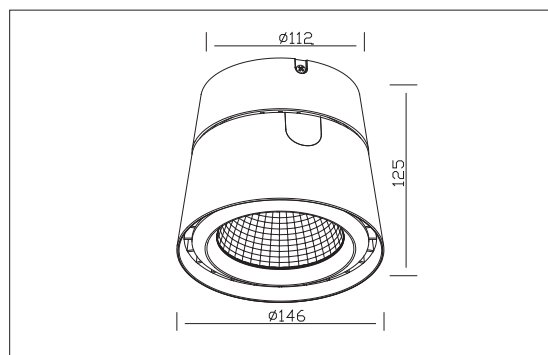

Main Material:	Aluminium + Steel
Surface Finish:	White, Grey, Black powder coating
Adjustable :	Fixed
Installation by:	screws
Wiring:	Terminal Block
Optics:	V.M. Reflector
MOQ	204 pcs

PACKING

Box size:	21 x 21 x 13 cm
Carton size:	43.5 x 43.5 x 41 cm
Pcs per carton:	12 pcs
Each carton :	0,078 m³