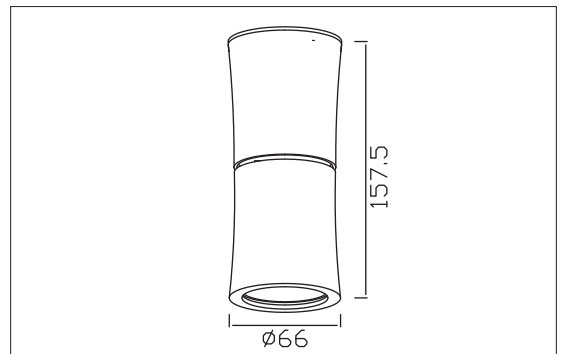

Main Material:	Aluminium
Surface Finish:	White,Grey,Black powder coating
Adjustable :	Gimbal
Installation by:	Adaptor
Wiring:	Track adaptor
Optics:	Optical diffuser panel
MOQ	100 pcs

PACKING

Box size:	61.5 x 61.5 x 5 cm
Carton size:	63 x 63 x 11.5 cm
Pcs per carton:	2 pcs
Each carton :	0,045 m ³

PACKING

Box size:	14.5 x 12.5 x 8.5 cm
Carton size:	39 x 30.5 x 36 cm
Pcs per carton:	24 pcs
Each carton :	0,042 m ³

XD2065

Socket:	G5.3	GZ10
Input:	12V 50Hz	230V 50Hz
Lamp Type :	MR16 QR-CBC-51 Max 50W	GU10 QPAR51 Max 50W
IP rating:	IP20	

Main Material:	Aluminium
Surface Finish:	White/Black/Grey powder coating
Adjustable direction:	Tiltable
Installation Accessories:	screws
MOQ:	300 pcs

PACKING

Box size:	21 x 21 x 13 cm
Carton size:	43.5 x 43.5 x 41 cm
Pcs per carton:	14 pcs
Each carton :	0,078 m ³