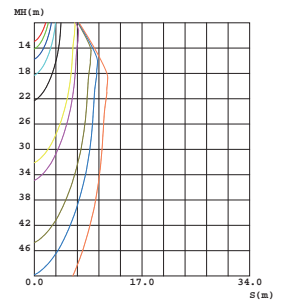

PACKING

Box size:	11.5 x 11.5 x 18.5 cm
Carton size:	59.5 x 24.5 x 20 cm
Pcs per carton:	10 pcs
Each carton :	0,029 m³