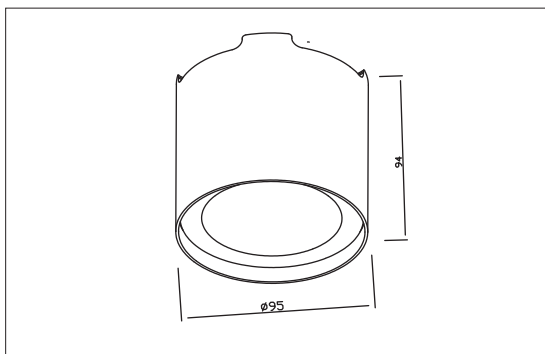

XD2044

LED Brand	Nationstar PCBAC
LED Power	6 W
Driver	AK-10W-36330-D5
Total Power	7 W
Driver Current	330 mA
Luminous Flux	460 LM
CCT	3000 K
CRI	> 80
Beam Angle	63 °
Input:	110-230V AC 50/60Hz

Main Material:	Aluminium
Surface Finish:	White, Grey, Black powder coating
Adjustable :	Fixed
Installation by:	screws
Wiring:	Terminal Block
Optics:	V.M. Reflector
MOQ	216 pcs

PACKING

Box size:	10 x 10 x 10 cm
Carton size:	31.5 x 21.5 x 42 cm
Pcs per carton:	24 pcs
Each carton :	0,028 m³