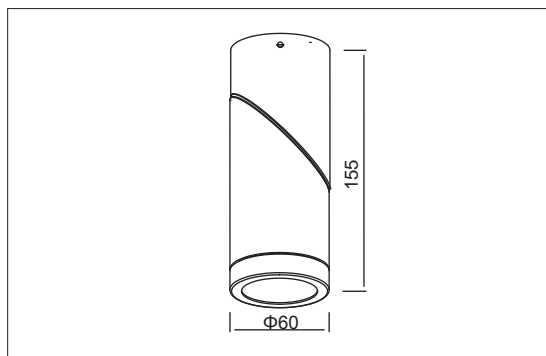

Main Material:	Aluminium
Surface Finish:	White/Black/Grey powder coating
Adjustable direction:	Tiltable
Installation Accessories:	screws
MOQ:	300 pcs

PACKING

Box size:	21 x 21 x 13 cm
Carton size:	43.5 x 43.5 x 41 cm
Pcs per carton:	14 pcs
Each carton :	0,078 m ³

PACKING

Box size:	21 x 21 x 13 cm
Carton size:	43.5 x 43.5 x 41 cm
Pcs per carton:	12 pcs
Each carton :	0,078 m ³

XD2035

Socket:	G5.3	GZ10
Input:	12V 50Hz	230V 50Hz
Lamp Type :	MR16 QR-CBC-51 Max 50W	GU10 QPAR51 Max 50W
IP rating:	IP20	

Main Material:	Aluminium
Adjustable direction:	Tiltable
Surface Finish:	White/Black/Grey powder coating
Installation Accessories:	screws
MOQ:	300 pcs

PACKING

Box size:	21 x 21 x 13 cm
Carton size:	43.5 x 43.5 x 41 cm
Pcs per carton:	12 pcs
Each carton :	0,078 m ³