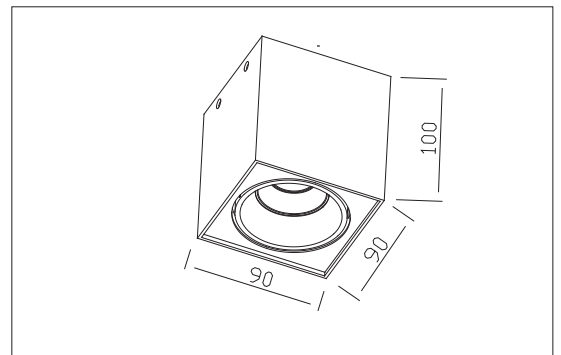

E (lx)	h (m)	Ø (cm)
2926	1	31.59
732	2	63.18
325	3	94.77
183	4	126.37
117	5	157.96

LED Power :	23 W
Main Material:	Aluminium
Surface Finish:	White, Grey, Black powder coating
Adjustable :	Gimbal
Installation by:	screws
Wiring:	Terminal Block
Optics:	V.M. Reflector

PACKING

Box size:	17.5x15.5x16.5 cm
Carton size:	48x35.5x35 cm
Pcs per carton:	12 pcs
Each carton :	0.06 m ³

XD2030 AR111

Input:	230V AC 50Hz
Lamp	G53 QR-LP111 Max 50W

XD2036-1

LED Brand	Bridgelux V8 BXRE-30E0800
Driver	AK-10W-36330-D5
LED Power	6 W
Driver Current	330 mA
Total Power	7.5 W
Luminous Flux	510 LM
CCT	3000 K
CRI	> 80
Beam Angle	30°
Input:	110-230V AC 50/60Hz

Main Material:	Aluminium +Steel
Surface Finish:	White, Grey, Black powder coating
Adjustable :	Gimbal
Installation by:	screws
Wiring:	wire
Optics:	V.M. Reflector

PACKING

Box size:	16.5x14x10.5 cm
Carton size:	43.5x34.5x22.5 cm
Pcs per carton:	12 pcs
Each carton :	0.034 m ³