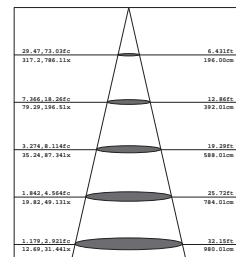

XD2052

LED Brand	Edison Edison 2835
LED Power	17 W
Driver	AK-30W-500-D6
Total Power	20 W
Driver Current	500 mA
Luminous Flux	1670 LM
CCT	4000 K
CRI	> 80
Beam Angle	87 °
Input:	110-230V AC 50/60Hz

Main Material:	Aluminium+plastic
Surface Finish:	White,Grey,Black powder coating
Adjustable :	Fixed
Installation by:	W/screws
Optics:	PC
MOQ	200 pcs

PACKING

Box size:	33 x 11 x 33 cm
Carton size:	67.5 x 34 x 35 cm
Pcs per carton:	6 pcs
Each carton :	0,08 m ³

XD2069

LED Brand	Edison Edison 2835
LED Power	17 W
Driver	AK-30W-500-D6
Total Power	20 W
Driver Current	500 mA
Luminous Flux	1670 LM
CCT	4000 K
CRI	> 80
Beam Angle	87 °
Input:	110-230V AC 50/60Hz