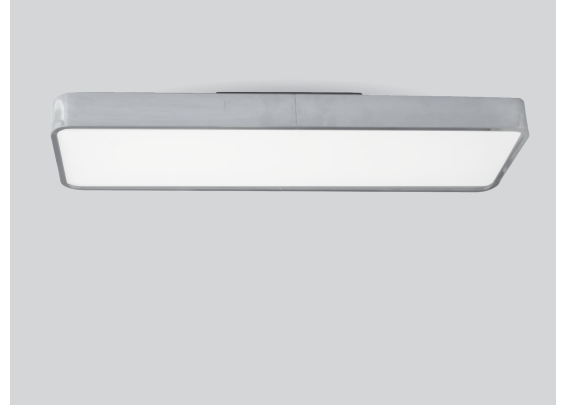

XD2018

LED Brand	Lumenmax SMD 3014
Driver	AK-30W-500-D6
Power	18 W
Driver Current	500 mA
Luminous Flux	1230 LM
CCT	3000 K
CRI	> 80
Beam Angle	101 °
Input:	110-230V AC 50/60Hz

Main Material:	Aluminium
Surface Finish:	White, Grey, Black powder coating
Adjustable :	Fixed
Installation by:	screws
Wiring:	Terminal Block
Optics:	optical diffuser panel
MOQ	200 pcs

PACKING

Box size:	24.5 x 11 x 63 cm
Carton size:	64 x 25 x 23.5 cm
Pcs per carton:	2 pcs
Each carton :	0,038 m³