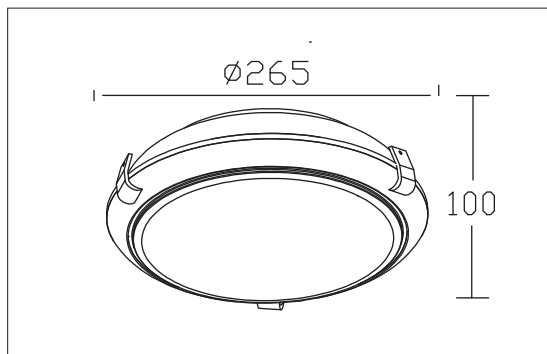

E (lx)	h (m)	Ø (cm)
2926	1	31.59
732	2	63.18
325	3	94.77
183	4	126.37
117	5	157.96

LED Power :	23 W
Main Material:	Aluminium
Surface Finish:	White, Grey, Black powder coating
Adjustable :	Gimbal
Installation by:	screws
Wiring:	Terminal Block
Optics:	V.M. Reflector

Main Material:	Aluminium +Steel
Surface Finish:	White, Grey, Black powder coating
Adjustable :	Gimbal
Installation by:	screws
Wiring:	wire
Optics:	V.M. Reflector

PACKING

Box size:	16.5x14x10.5 cm
Carton size:	43.5x34.5x22.5 cm
Pcs per carton:	12 pcs
Each carton :	0.034 m ³

XD2052

LED Brand	Edison Edison 2835
LED Power	17 W
Driver	AK-30W-500-D6
Total Power	20 W
Driver Current	500 mA
Luminous Flux	1670 LM
CCT	4000 K
CRI	> 80
Beam Angle	87 °
Input:	110-230V AC 50/60Hz

Main Material:	Aluminium+plastic
Surface Finish:	White,Grey,Black powder coating
Adjustable :	Fixed
Installation by:	W/screws
Optics:	PC
MOQ	200 pcs

PACKING

Box size:	33 x 11 x 33 cm
Carton size:	67.5 x 34 x 35 cm
Pcs per carton:	6 pcs
Each carton :	0,08 m ³

XD2069

LED Brand	Edison Edison 2835
LED Power	17 W
Driver	AK-30W-500-D6
Total Power	20 W
Driver Current	500 mA
Luminous Flux	1670 LM
CCT	4000 K
CRI	> 80
Beam Angle	87 °
Input:	110-230V AC 50/60Hz