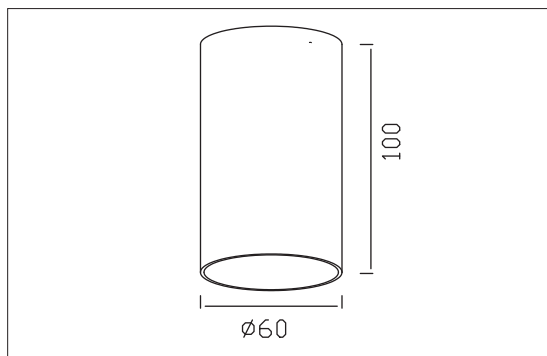

XD2066

Socket:	G5.3	GZ10
Input:	12V 50Hz	230V 50Hz
Lamp Type :	MR16 QR-CBC-51 Max 50W	GU10 QPAR51 Max 50W
IP rating:	IP20	

Main Material:	Aluminium
Surface Finish:	White/Black/Grey powder coating
Adjustable direction:	Tiltable
Installation Accessories:	screws
MOQ:	500 pcs

PACKING

Box size:	21 x 21 x 13 cm
Carton size:	43.5 x 43.5 x 41 cm
Pcs per carton:	12 pcs
Each carton :	0,078 m³