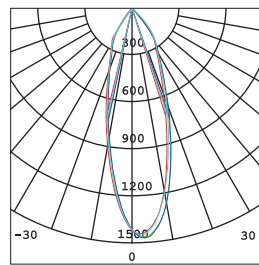

PACKING

Box size:	26x14x10.5 cm
Carton size:	29.5x27x44 cm
Pcs per carton:	8 pcs
Each carton :	0.035 m³