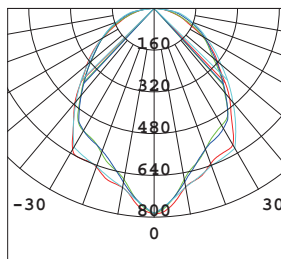

PACKING

Box size:	33 x 11 x 33 cm
Carton size:	67.5 x 34 x 35 cm
Pcs per carton:	6 pcs
Each carton :	0,08 m³