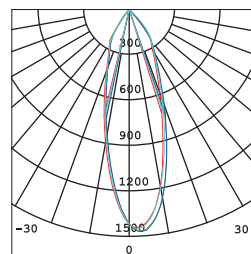

Main Material:	Aluminium +Steel
Surface Finish:	White, Grey, Black powder coating
Adjustable :	Gimbal
Installation by:	screws
Wiring:	wire
Optics:	V.M. Reflector

PACKING

Box size:	16.5x14x10.5 cm
Carton size:	43.5x34.5x22.5 cm
Pcs per carton:	12 pcs
Each carton :	0.034 m³