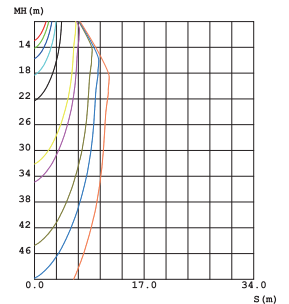

PACKING

Box size:	26x14x10.5 cm
Carton size:	29.5x27x44 cm
Pcs per carton:	8 pcs
Each carton :	0.035 m³