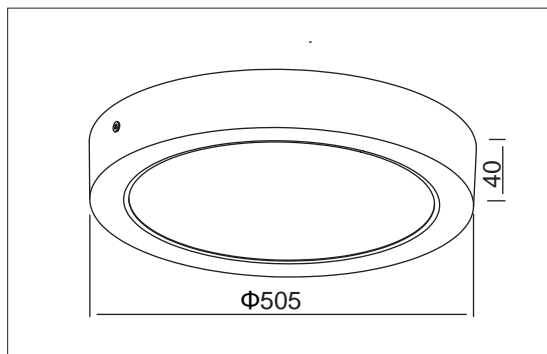

XD2060

LED Brand	NATIONSTAR 3528 SMD 14C25B
LED Power	30.5 W
Driver	LCI 60W 700mA TEC Ip
Total Power	33.5 W
Driver Current	700 mA
Luminous Flux	2290 LM
CCT	6000 K
CRI	> 80
Beam Angle	110°
Input:	100-240V AC 50 Hz

Main Material:	Aluminium
Surface Finish:	White,Grey,Black powder coating
Adjustable :	Gimbal
Installation by:	Adaptor
Wiring:	Track adaptor
Optics:	Optical diffuser panel
MOQ	204 pcs

PACKING

Box size:	51.5 x 51.5 x 5 cm
Carton size:	53 x 53 x 22 cm
Pcs per carton:	4 pcs
Each carton :	0,062 m³