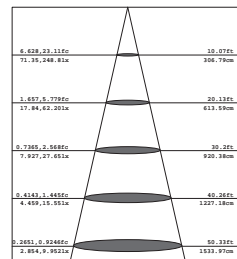

PACKING

Box size:	18 x 18 x 22 cm
Carton size:	37.5 x 37.5 x 45.5 cm
Pcs per carton:	8 pcs
Each carton :	0,064 m ³

XD2049

LED Brand	Edison Edison 2835
LED Power	12 W
Driver	KEP1501-350A1
Total Power	16 W
Driver Current	350 mA
Luminous Flux	740 LM
CCT	4000 K
CRI	> 80
Beam Angle	114 °
Input:	110-230V AC 50/60Hz