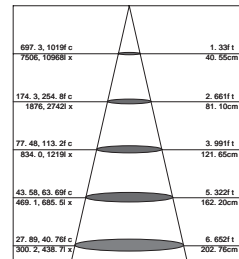

PACKING

Box size:	18 x 18 x 22 cm
Carton size:	37.5 x 37.5 x 45.5 cm
Pcs per carton:	8 pcs
Each carton :	0,064 m³