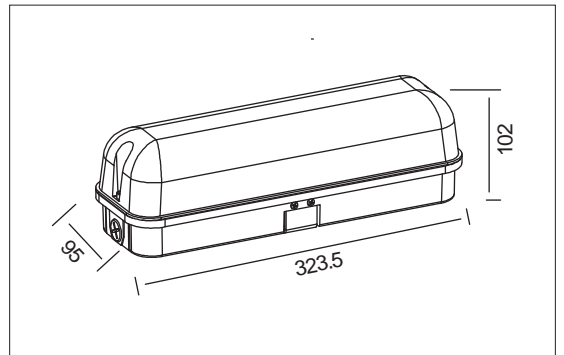

Main Material:	Aluminium+plastic
Surface Finish:	White,Grey,Black powder coating
Adjustable :	Fixed
Installation by:	W/screws
Optics:	PC
MOQ	200 pcs